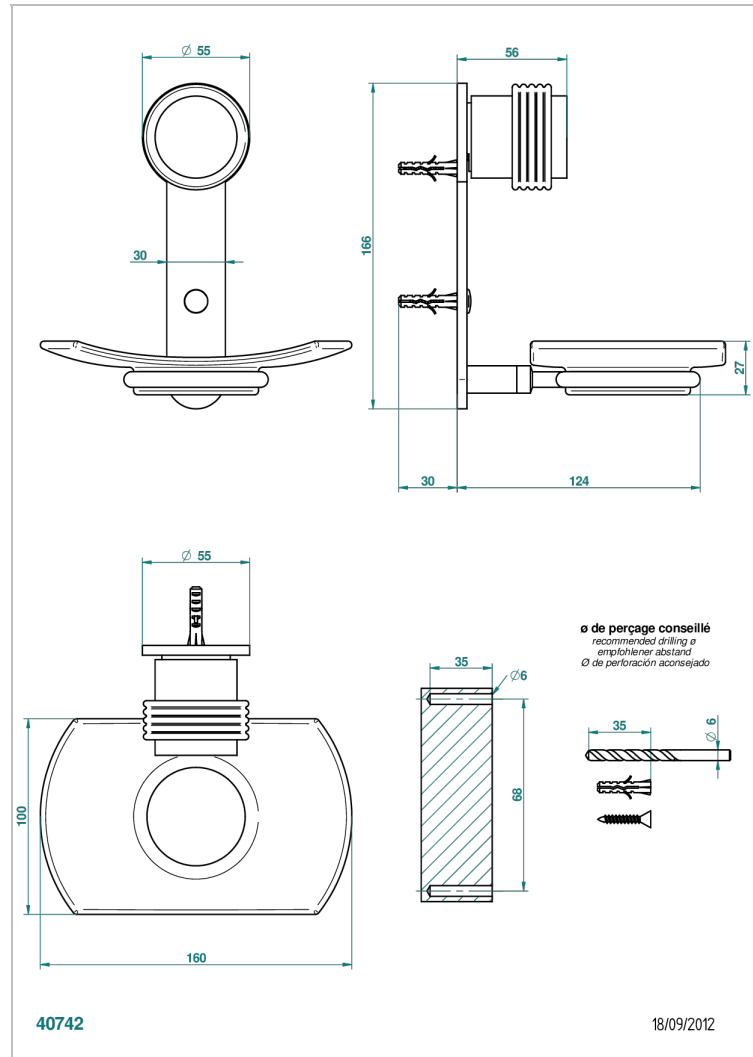

DIPLOMATE GROOVED RINGS

U4B-500

Wall mounted glass soap dish

THG[®]
PARIS

CHARACTERISTIC

- Diplomat Grooved rings
- Wall mounted glass soap dish

AVAILABLE FINITIONS

Antique nickel - H28
Black ceram - D30
Blush PVD - H62
Brass color PVD - H49
Brown bronze color PVD - F33
Gold color PVD - H52

Nickel color PVD - H55
Polished chrome (color finish) - A02
Polished chrome / Polished gold (color finish) - G02
Polished gold (color finish) - F01
Polished nickel - B01
Soft gold - F30

Soft matt gold - F31
Umber PVD - H66
Varnished matt antique red copper (color finish) - H07