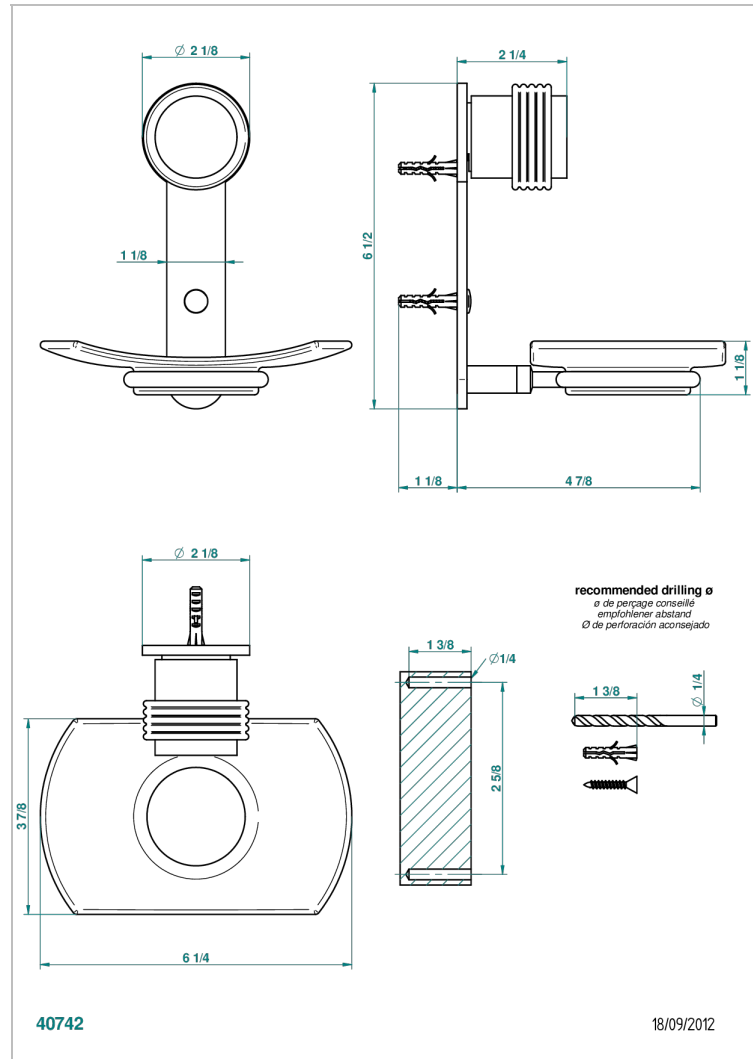

DIPLOMATE GROOVED RINGS

U4B-500

Wall mounted glass soap dish

CHARACTERISTIC

- Diplomat Grooved rings
- Wall mounted glass soap dish

AVAILABLE FINITIONS

Antique nickel - H28
 Black ceram - D30
 Blush PVD - H62
 Brass color PVD - H49
 Brown bronze color PVD - F33
 Gold color PVD - H52

Nickel color PVD - H55
 Polished chrome (color finish) - A02
 Polished chrome / Polished gold (color finish) - G02
 Polished gold (color finish) - F01
 Polished nickel - B01
 Soft gold - F30

Soft matt gold - F31
 Umber PVD - H66
 Varnished matt antique red copper (color finish) - H07