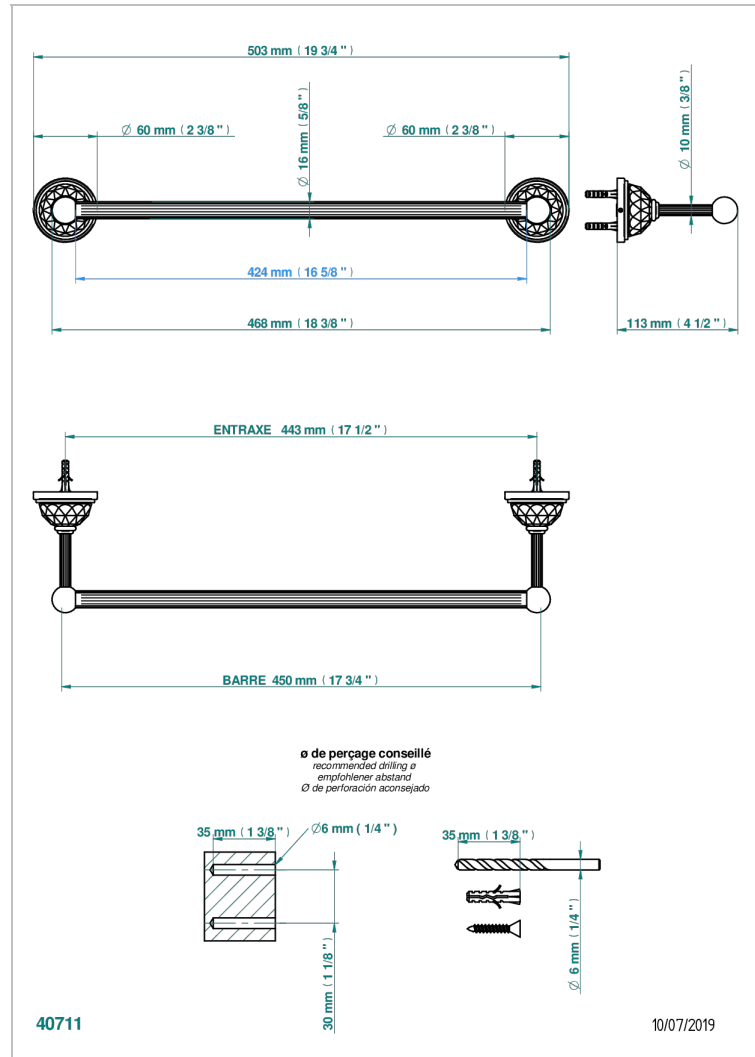

MANDARINE CRISTALLIA DIAMANT

U1K-514/45

Single towel rail, fixed rail, length: 450 mm

THG[®]
PARIS

CARACTERÍSTICAS

- Mandarine Cristallia Diamant
- Single towel rail, fixed rail, length: 450 mm

ACABADOS DISPONIBLES