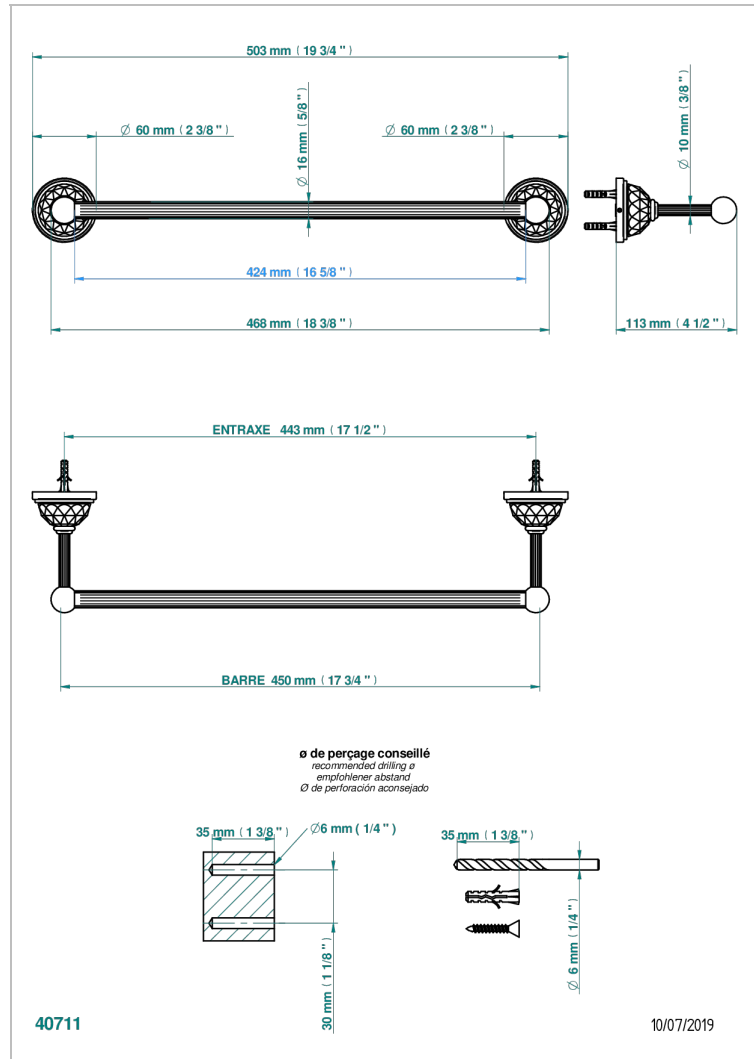

# MANDARINE CRISTALLIA DIAMANT

U1K-514/45

Single towel rail, fixed rail, length: 450 mm

## CHARACTERISTIC

- Mandarine Cristallia Diamant
- Single towel rail, fixed rail, length: 450 mm

## AVAILABLE FINITIONS

Antique nickel - H28  
Black ceram - D30  
Blush PVD - H62  
Brass color PVD - H49  
Brown bronze color PVD - F33  
Gold color PVD - H52

Graphite PVD - H64  
Lacquered light bronze - D01  
Matt Umber PVD - H67  
Matt blush PVD - H60  
Matt brass color PVD - H50  
Matt brown bronze color PVD - F34