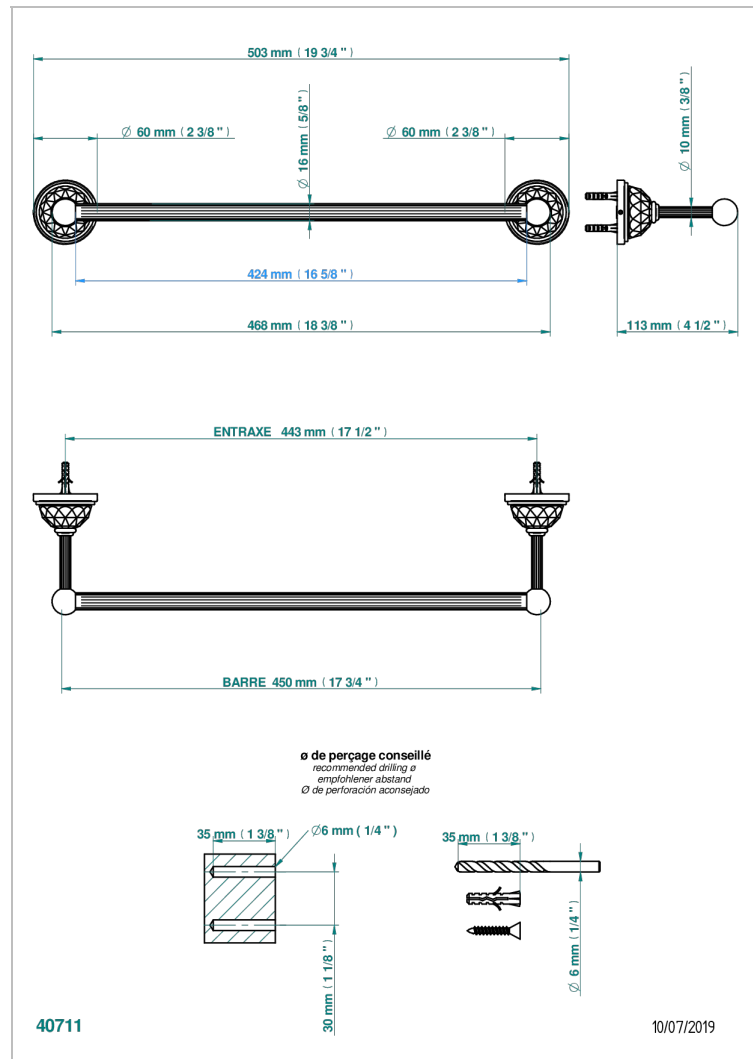

# MANDARINE CRISTALLIA DIAMANT

U1K-514/45

Single towel rail, fixed rail, length: 450 mm

THG<sup>®</sup>  
PARIS

## CARACTERÍSTICAS

- Mandarine Cristallia Diamant
- Single towel rail, fixed rail, length: 450 mm