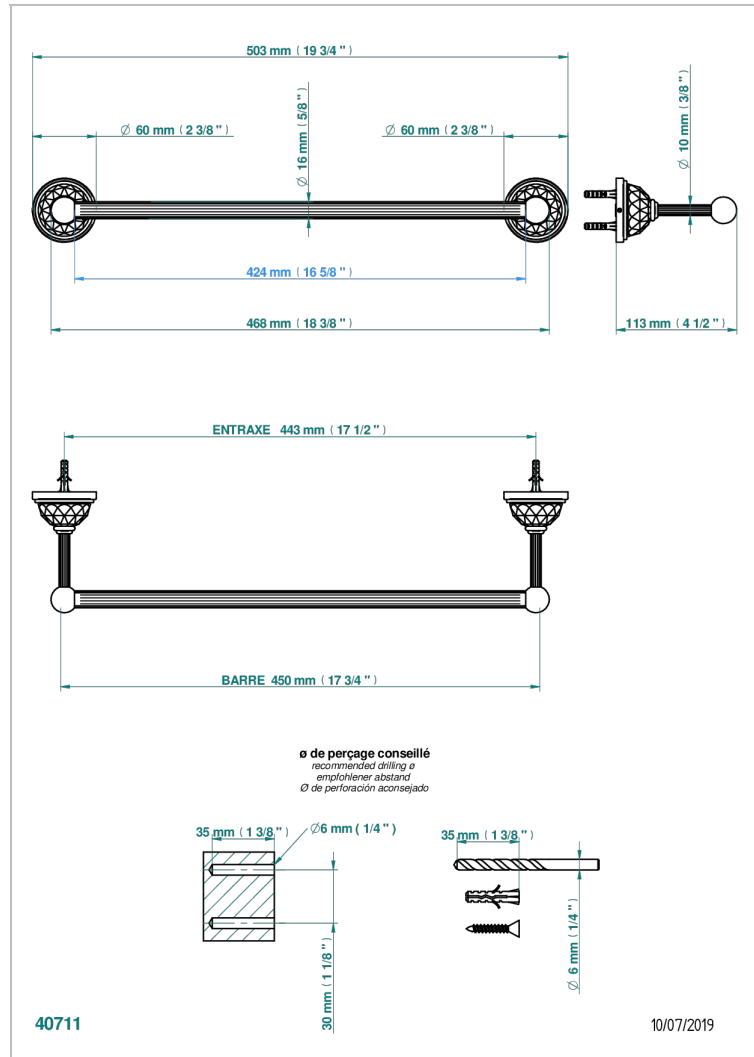

# MANDARINE CRISTALLIA DIAMANT

U1K-514/45

Single towel rail, fixed rail, length: 450 mm

## CHARACTERISTIC

- Mandarin Cristallia Diamant
- Single towel rail, fixed rail, length: 450 mm

## AVAILABLE FINITIONS

Antique nickel - H28  
Black ceram - D30  
Blush PVD - H62  
Brass color PVD - H49  
Brown bronze color PVD - F33  
Gold color PVD - H52

Graphite PVD - H64  
Lacquered light bronze - D01  
Matt Umber PVD - H67  
Matt blush PVD - H60  
Matt brass color PVD - H50  
Matt brown bronze color PVD - F34