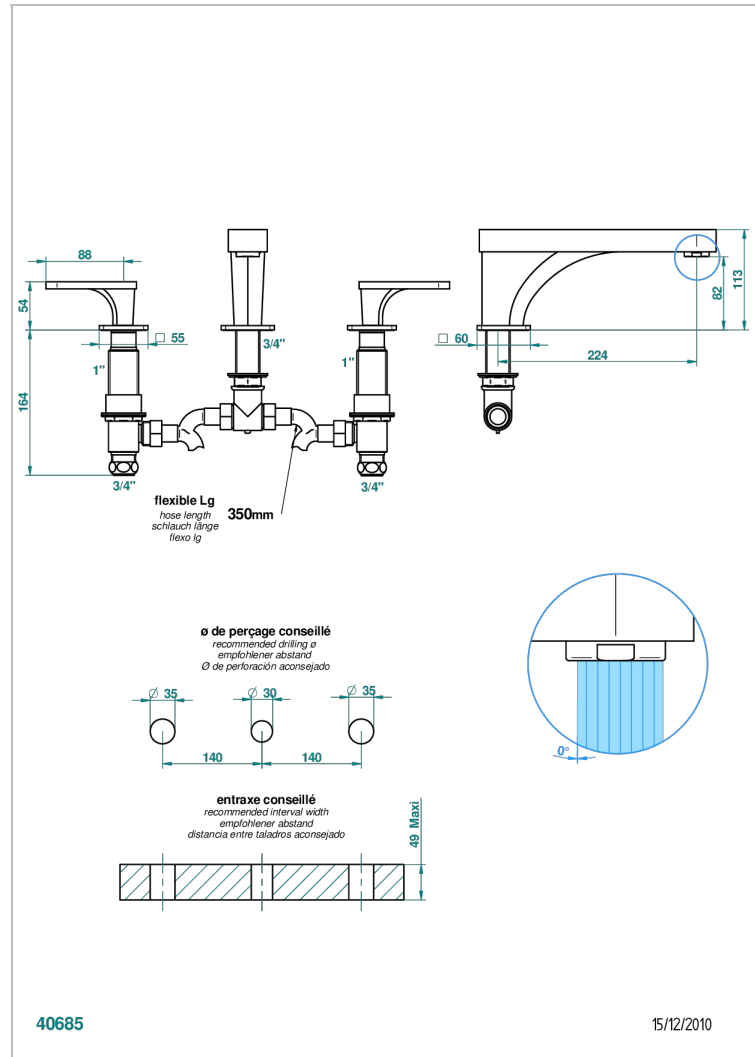

PROFIL BLACK ONYX WITH LEVER

A6P-25SG

Rim mounted 3-hole bath mixer, super goliath spout

THG[®]
PARIS

CHARACTERISTIC

- ACS : 18ACCLY403
- NF : NF EN 200 - IID/A - Chrome

TECHNICAL SPECS

- Recommandé : 3 bars (max. 5 bars) - Advised : 43,5 psi (max. 72 psi)
- Bec : 35 l/min à 3 bars
- Spout : 9.26 gpm at 43.5 psi