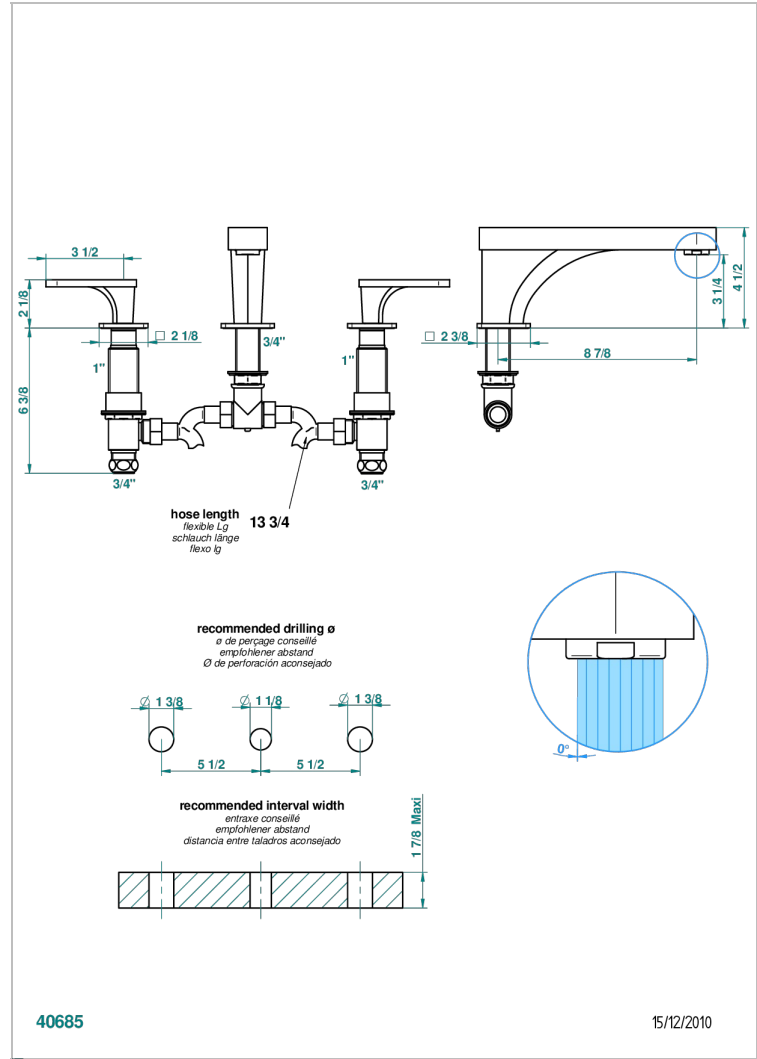

PROFIL BLACK ONYX WITH LEVER

A6P-25SG

Rim mounted 3-hole bath mixer, super goliath spout

THG
PARIS

CHARACTERISTIC

- ACS : 18ACCLY403
- NF : NF EN 200 - IID/A - Chrome

TECHNICAL SPECS

- Recommandé : 3 bars (max. 5 bars) - Advised : 43,5 psi (max. 72 psi)
- Bec : 35 l/min à 3 bars
- Spout : 9.26 gpm at 43.5 psi