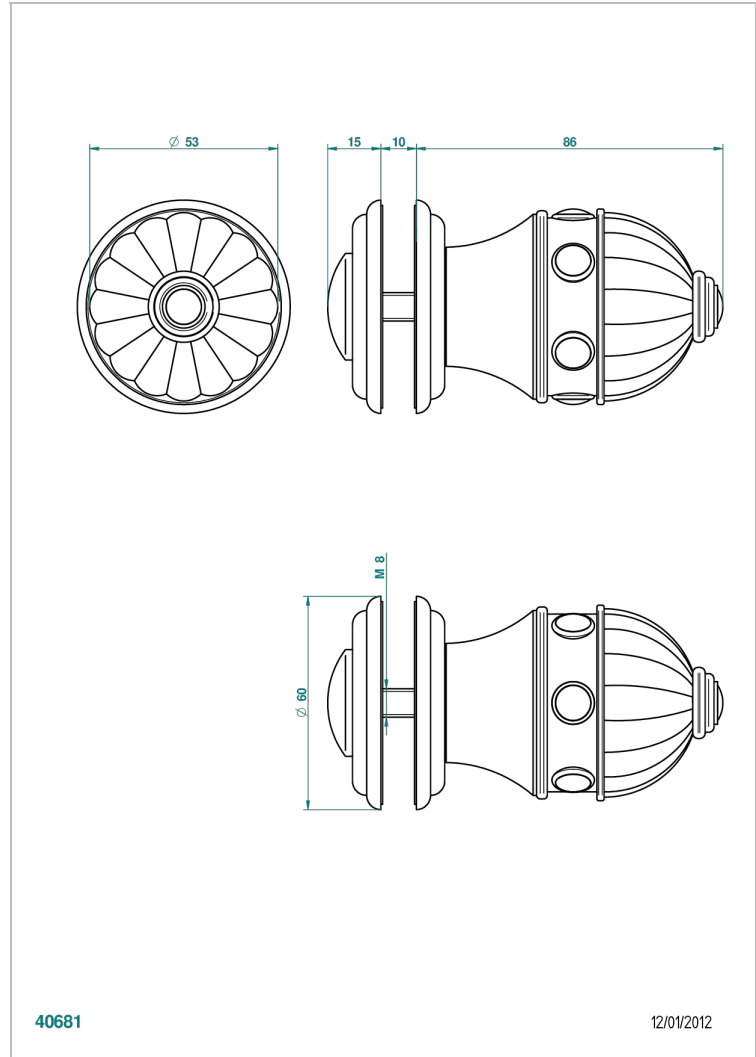

CHEVERNY BLACK ONYX

U1V-639V

Large door knob

THG[®]
PARIS

CHARACTERISTIC

- Cheverny black Onyx
- Large door knob

AVAILABLE FINITIONS

Antique nickel - H28
Black ceram - D30
Blush PVD - H62
Brass color PVD - H49
Brown bronze color PVD - F33
Gold color PVD - H52