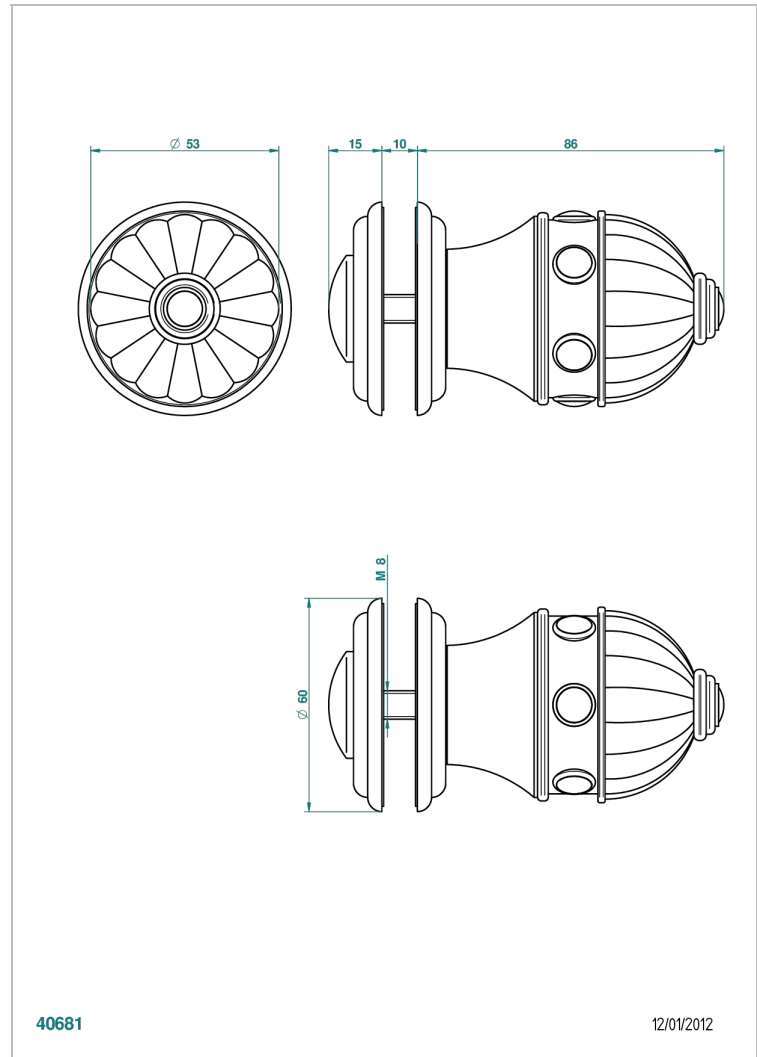

CHEVERNY BLACK ONYX

U1V-639V

Large door knob

THG[®]
PARIS

CHARACTERISTIC

- Cheverny black Onyx
- Large door knob

AVAILABLE FINITIONS

Antique nickel - H28
Black ceram - D30
Blush PVD - H62
Brass color PVD - H49
Brown bronze color PVD - F33
Gold color PVD - H52