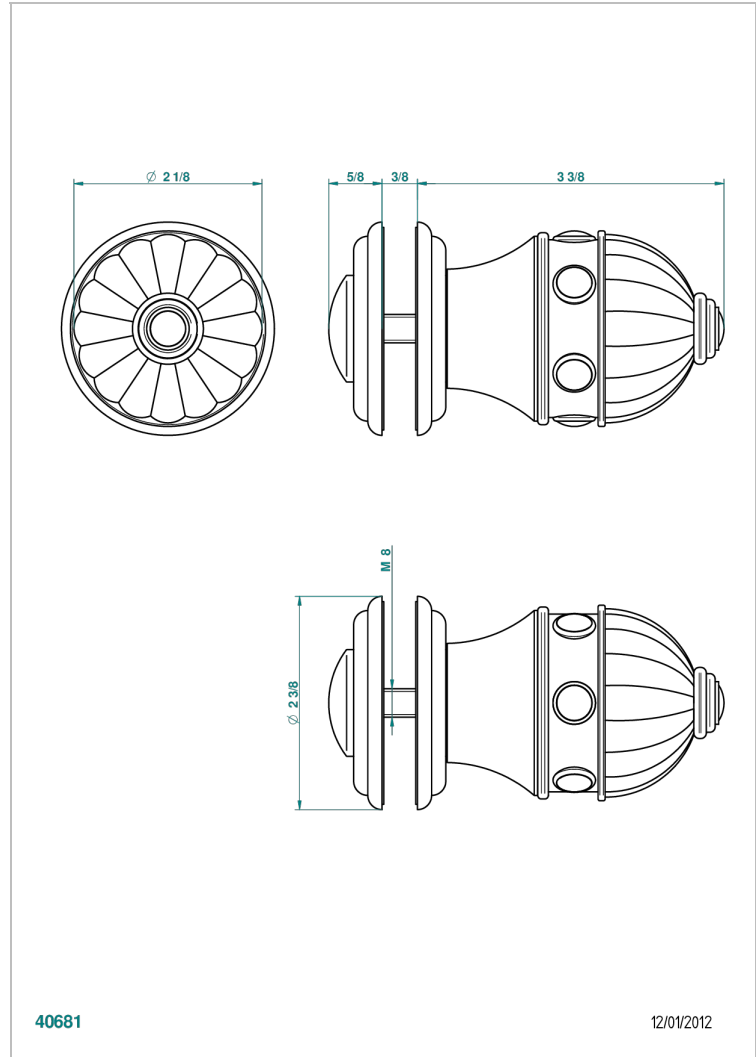

CHEVERNY BLACK ONYX

U1V-639V

Large door knob

CHARACTERISTIC

- Cheverny black Onyx
- Large door knob

AVAILABLE FINITIONS

Antique nickel - H28
Black ceram - D30
Blush PVD - H62
Brass color PVD - H49
Brown bronze color PVD - F33
Gold color PVD - H52