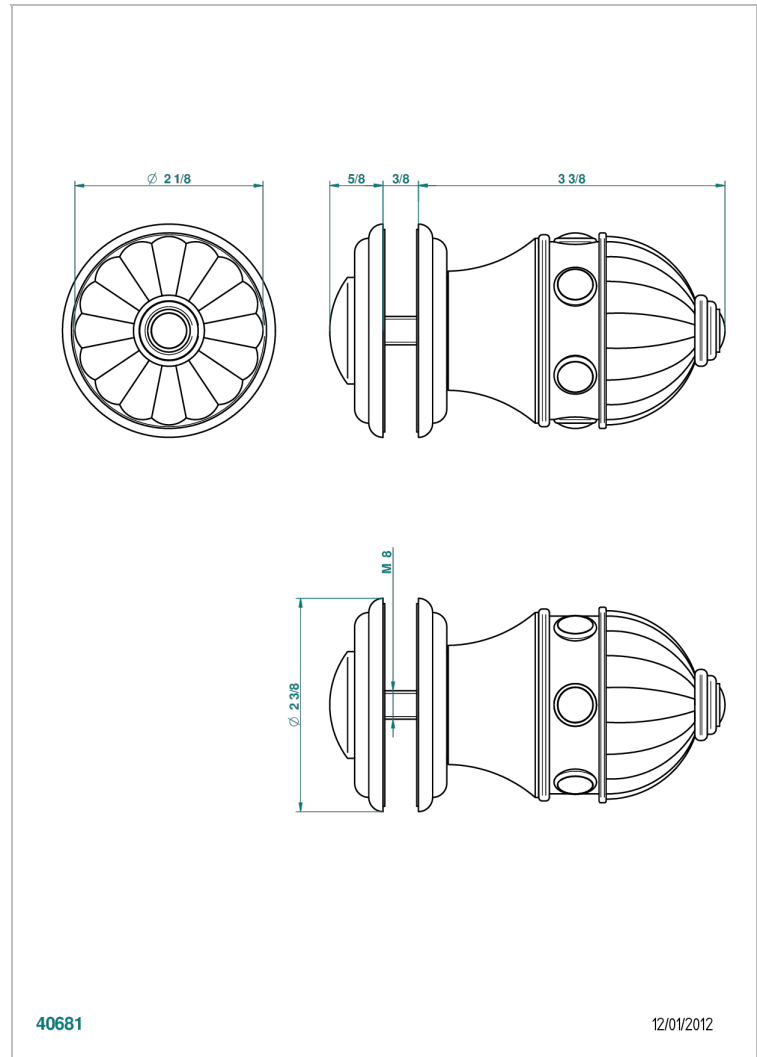

CHEVERNY BLACK ONYX

U1V-639V

Large door knob

THG
PARIS

CHARACTERISTIC

- Cheverny black Onyx
- Large door knob

AVAILABLE FINITIONS

Antique nickel - H28
Black ceram - D30
Blush PVD - H62
Brass color PVD - H49
Brown bronze color PVD - F33
Gold color PVD - H52