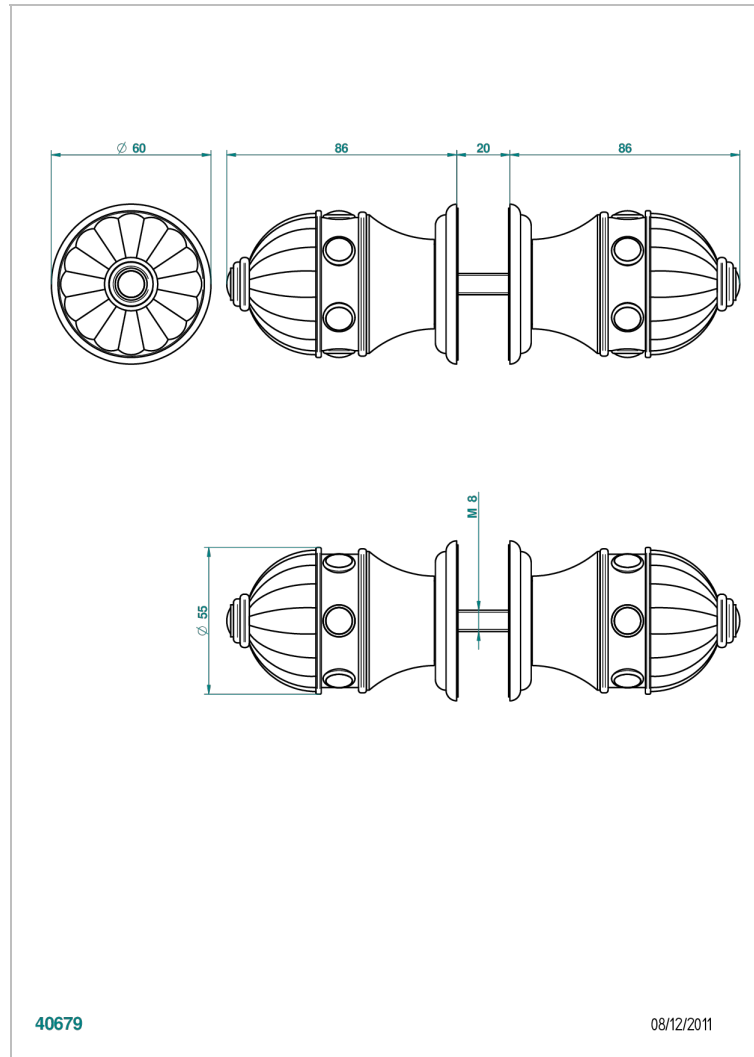

CHEVERNY BLACK ONYX

U1V-638V

Pair of large door knobs

THG[®]
PARIS

CHARACTERISTIC

- Cheverny black Onyx
- Pair of large door knobs

AVAILABLE FINITIONS

Antique nickel - H28
Black ceram - D30
Blush PVD - H62
Brass color PVD - H49
Brown bronze color PVD - F33
Gold color PVD - H52