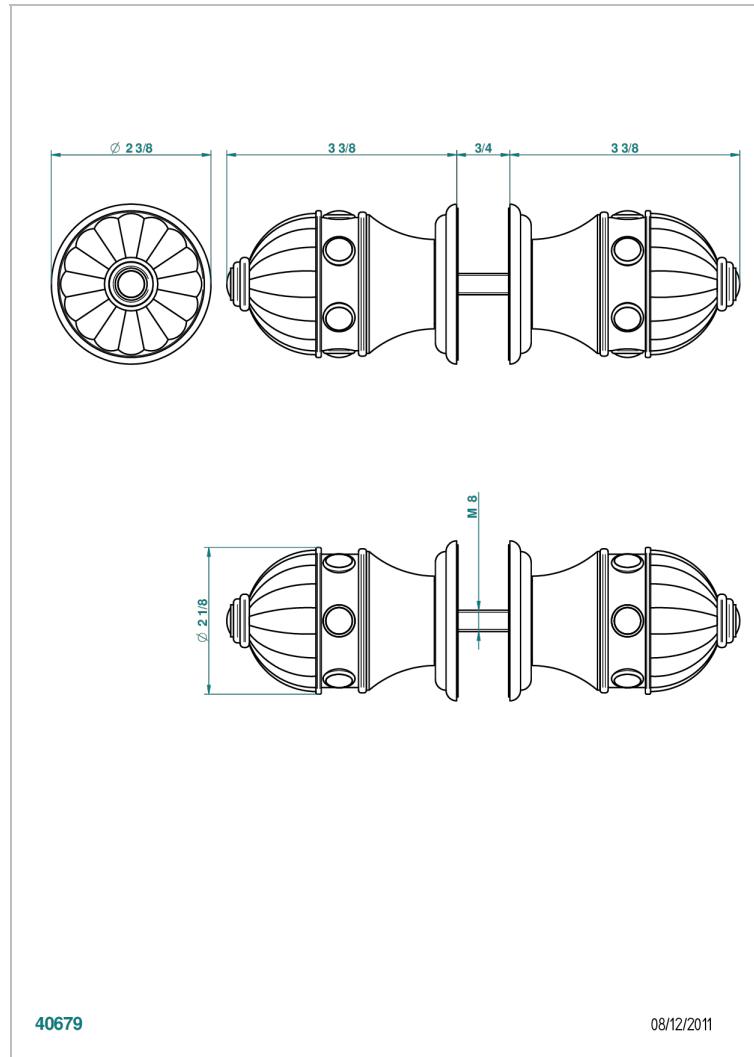

CHEVERNY BLACK ONYX

U1V-638V

Pair of large door knobs

THG[®]
PARIS

CHARACTERISTIC

- Cheverny black Onyx
- Pair of large door knobs

AVAILABLE FINITIONS

Antique nickel - H28
Black ceram - D30
Blush PVD - H62
Brass color PVD - H49
Brown bronze color PVD - F33
Gold color PVD - H52