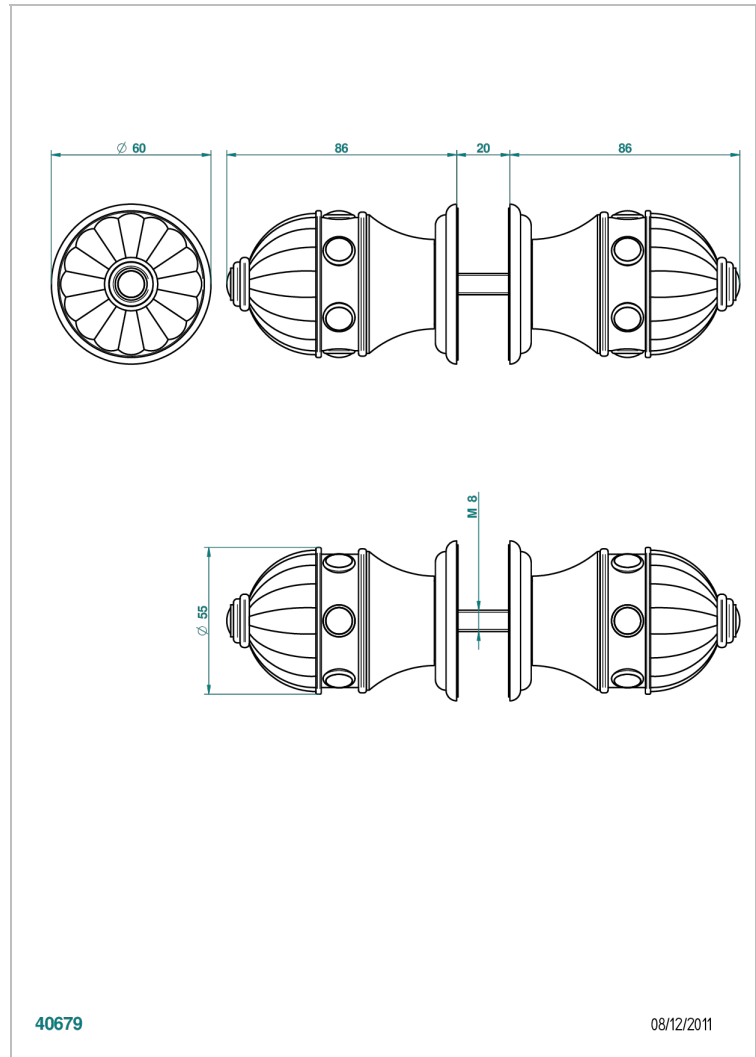

CHEVERNY BLACK ONYX

U1V-638V

Pair of large door knobs

THG[®]
PARIS

CHARACTERISTIC

- Cheverny black Onyx
- Pair of large door knobs

AVAILABLE FINITIONS

Antique nickel - H28
Black ceram - D30
Blush PVD - H62
Brass color PVD - H49
Brown bronze color PVD - F33
Gold color PVD - H52