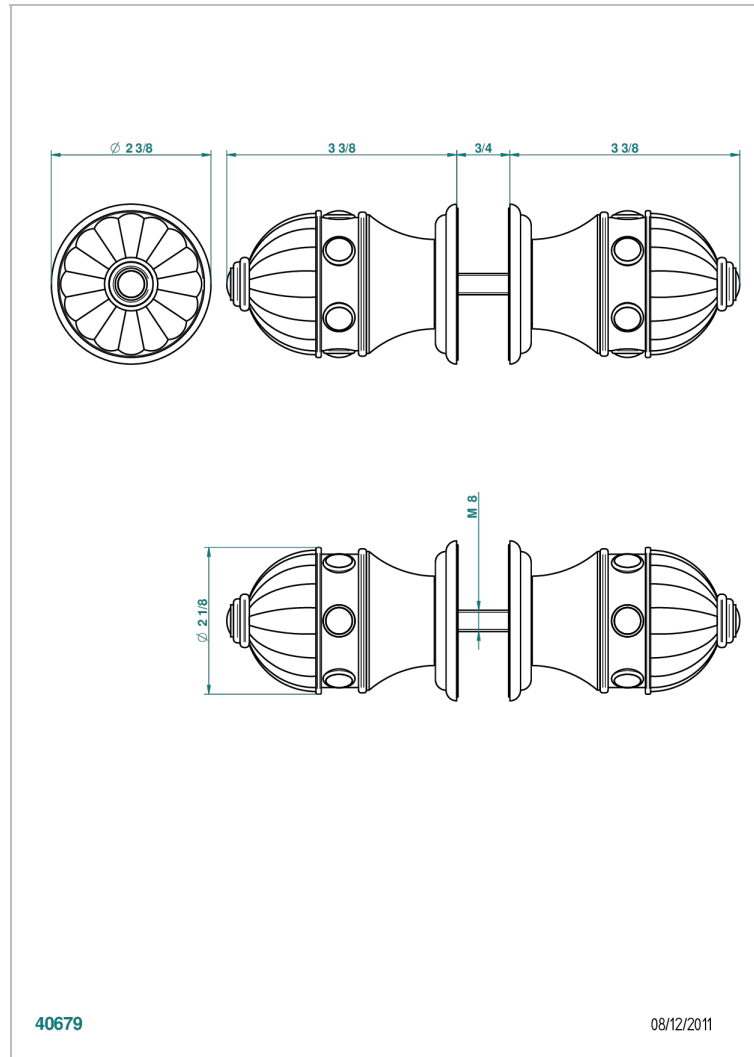

## CHARACTERISTIC

- Cheverny black Onyx
- Pair of large door knobs