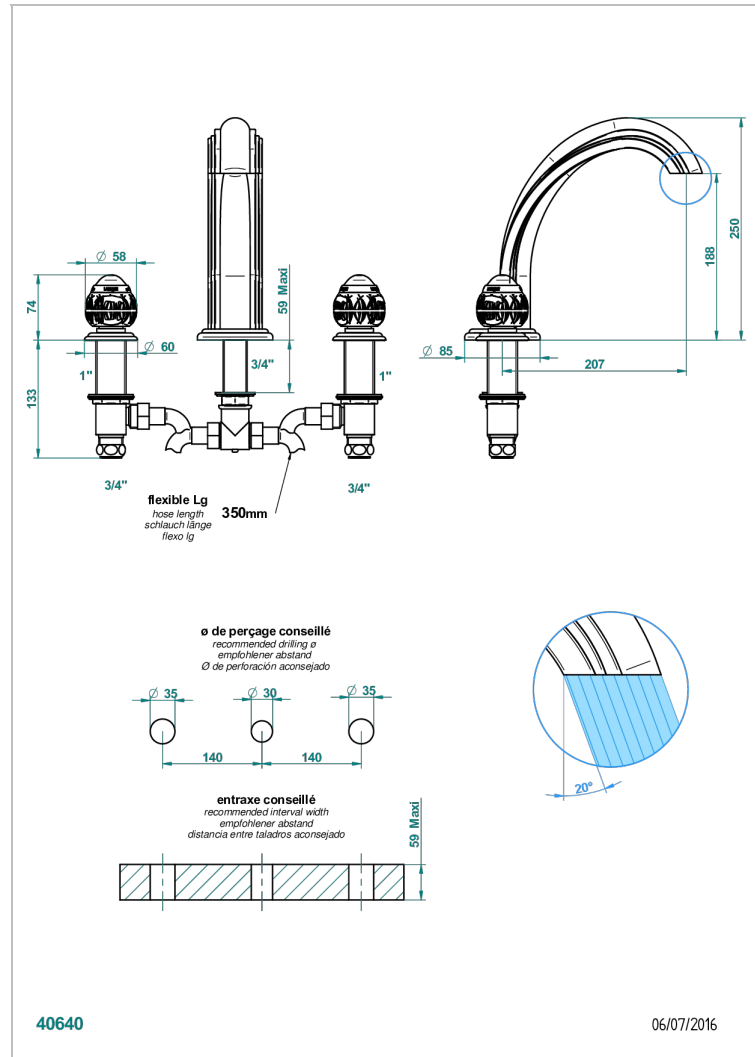

PANTHERE CLEAR CRYSTAL

A2H-25SG

Rim mounted 3-hole bath mixer, super goliath spout

THG[®]
PARIS

CHARACTERISTIC

- ACS : 18ACCLY403
- NF : NF EN 200 - IID/A - Chrome

STANDARDS

AVAILABLE FINITIONS