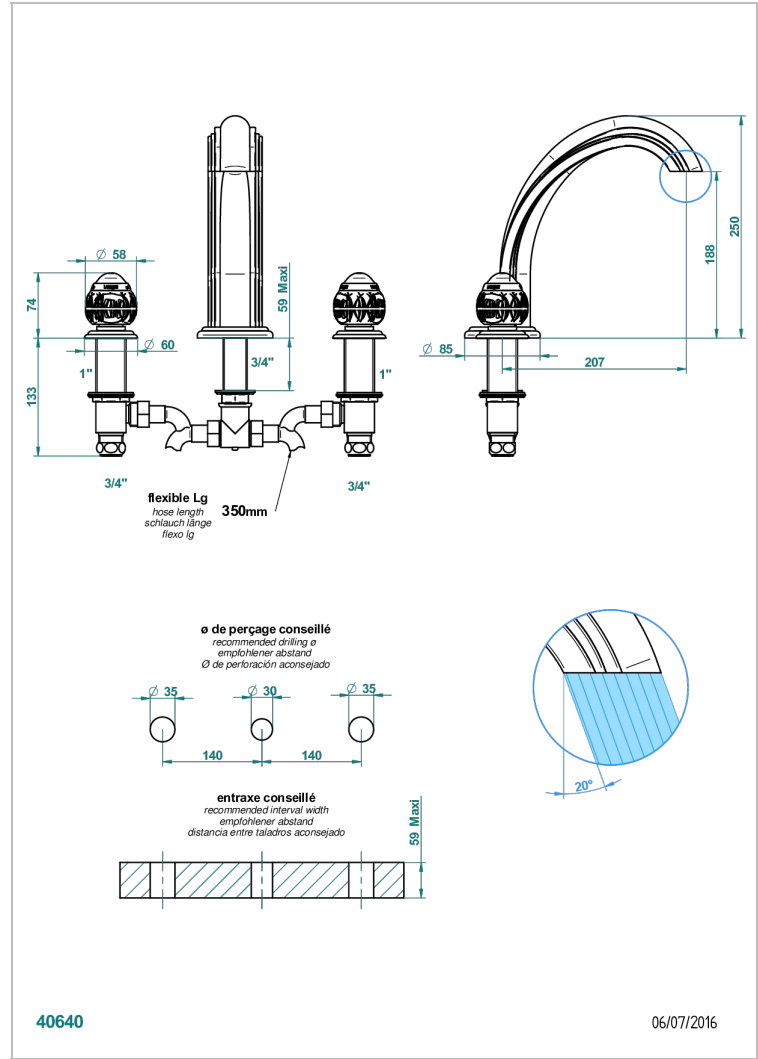

PANTHERE CLEAR CRYSTAL

A2H-25SG

Rim mounted 3-hole bath mixer, super goliath spout

THG[®]
PARIS

CHARACTERISTIC

- ACS : 18ACCLY403
- NF : NF EN 200 - IID/A - Chrome

STANDARDS

AVAILABLE FINITIONS