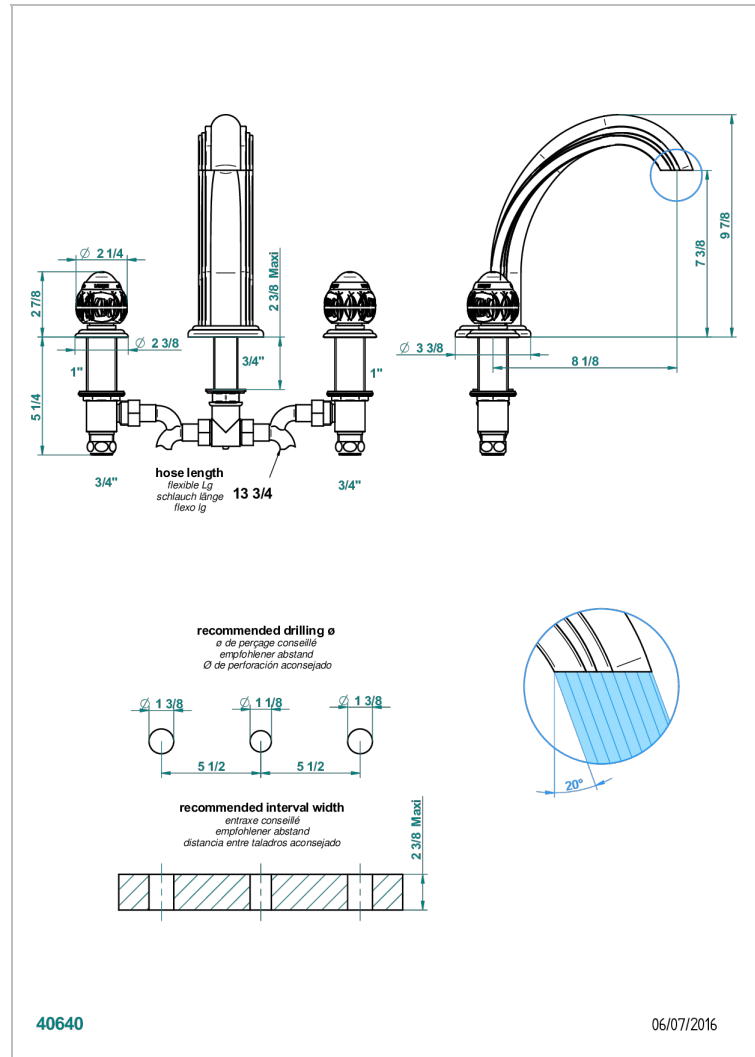

PANTHERE CLEAR CRYSTAL

A2H-25SG

Rim mounted 3-hole bath mixer, super goliath spout

THG[®]
PARIS

CHARACTERISTIC

- ACS : 18ACCLY403
- NF : NF EN 200 - IID/A - Chrome

STANDARDS

AVAILABLE FINITIONS