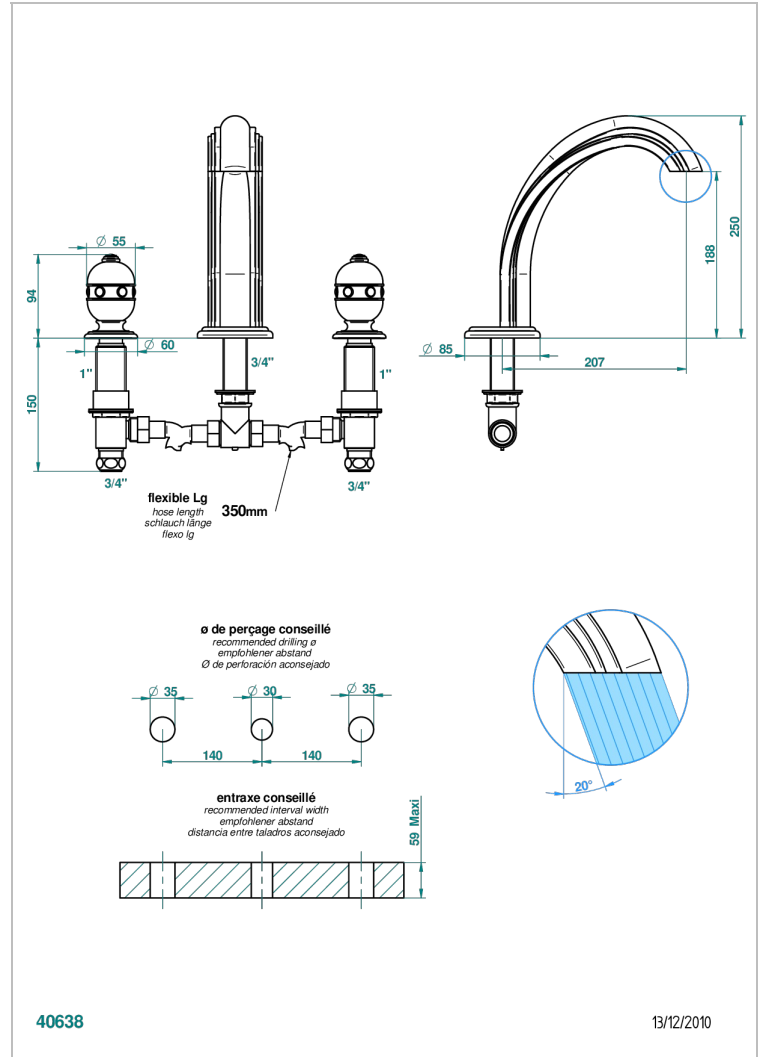

SULLY WHITE ONYX

U1S-25SG

Rim mounted 3-hole bath mixer, super goliath spout

THG[®]
PARIS

CHARACTERISTIC

- ACS : 18ACCLY403
- NF : NF EN 200 - IID/A - Chrome

STANDARDS

AVAILABLE FINITIONS