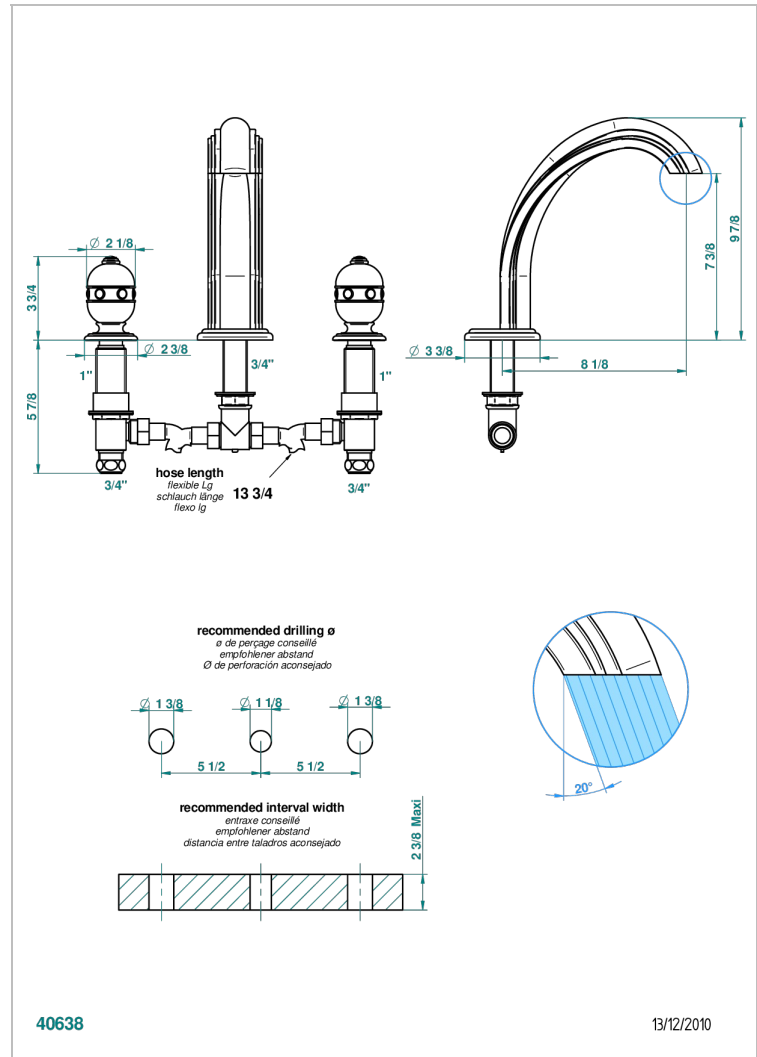

SULLY WHITE ONYX

U1S-25SG

Rim mounted 3-hole bath mixer, super goliath spout

THG[®]
PARIS

CHARACTERISTIC

- ACS : 18ACCLY403
- NF : NF EN 200 - IID/A - Chrome

STANDARDS

AVAILABLE FINITIONS

Umber PVD - H66