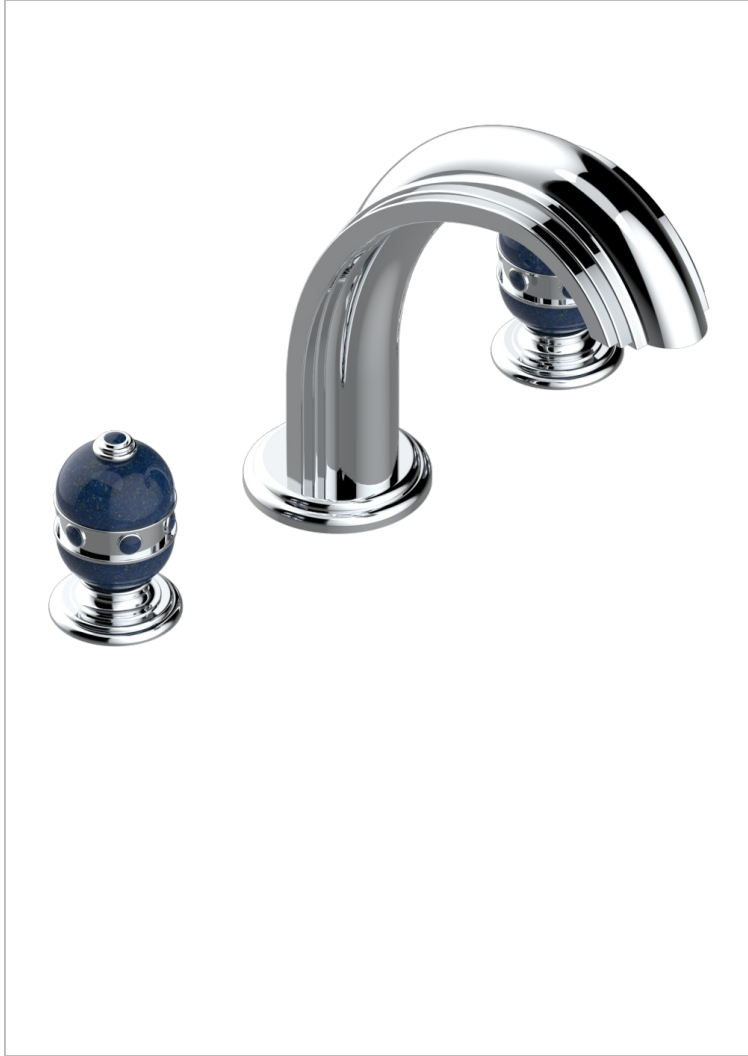

SULLY LAPIS LAZULI

A1W-25SGUS

Roman tub set with 3/4" valves

CHARACTERISTIC

- Sully Lapis Lazuli
- Roman tub set with 3/4" valves

AVAILABLE FINITIONS

Black ceram - D30
Blush PVD - H62
Brass color PVD - H49
Brown bronze color PVD - F33
Chrome polished - AO2
Chrome polished / gold polished - G02

Gold color PVD - H52
Gold mat - F07
Gold polished - F01
Graphite PVD - H64
Matt Umber PVD - H67
Matt blush PVD - H60

Matt brass color PVD - H50
Matt brown bronze color PVD - F34
Matt chrome (American satin) - C02
Matt gold color PVD - H53
Matt graphite PVD - H65
Matt nickel (American satin) - C01

Matt nickel color PVD - H56
Nickel antique / Sovereign - H28
Nickel color PVD - H55
Nickel polished - B01
Soft gold - F30
Soft matt gold - F31

Umber PVD - H66