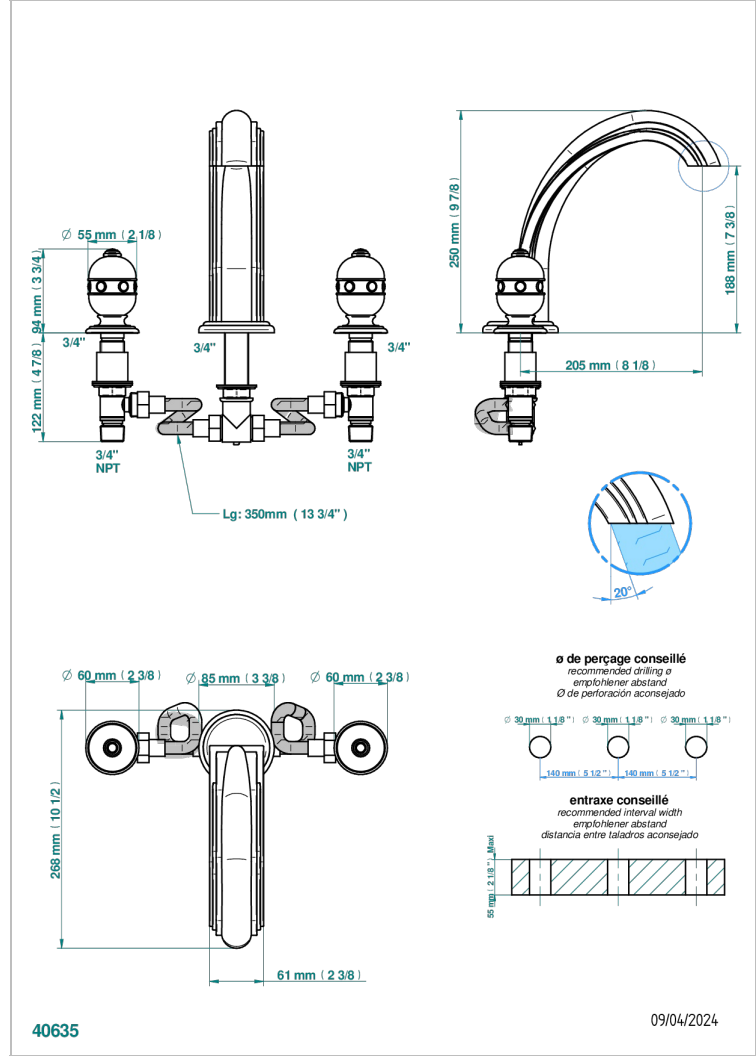

SULLY LAPIS LAZULI

A1W-25SGUS

Roman tub set with 3/4" valves

CHARACTERISTIC

- Sully Lapis Lazuli
- Roman tub set with 3/4" valves

AVAILABLE FINITIONS

Black ceram - D30
Blush PVD - H62
Brass color PVD - H49
Brown bronze color PVD - F33
Chrome polished - AO2
Chrome polished / gold polished - G02