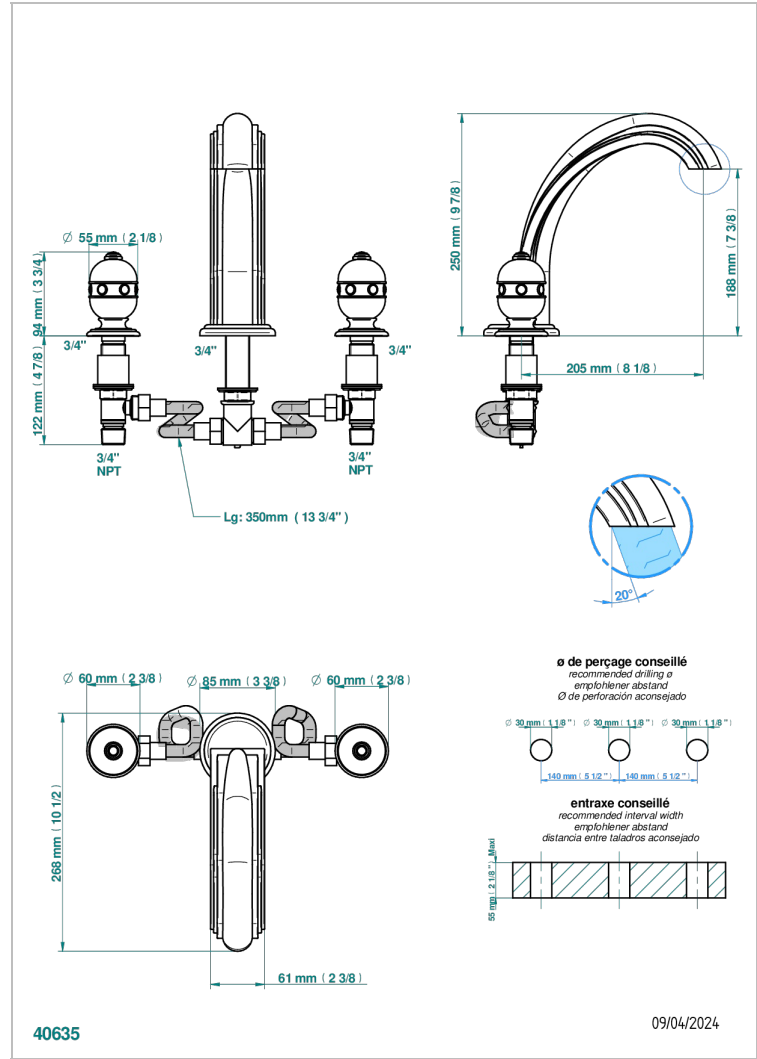

SULLY LAPIS LAZULI

A1W-25SG

Rim mounted 3-hole bath mixer, super goliath spout

CHARACTERISTIC

- ACS : 18ACCLY403
- NF : NF EN 200 - IID/A - Chrome

STANDARDS

AVAILABLE FINITIONS

Antique nickel - H28
Black ceram - D30
Blush PVD - H62
Brass color PVD - H49
Brown bronze color PVD - F33
Gold color PVD - H52