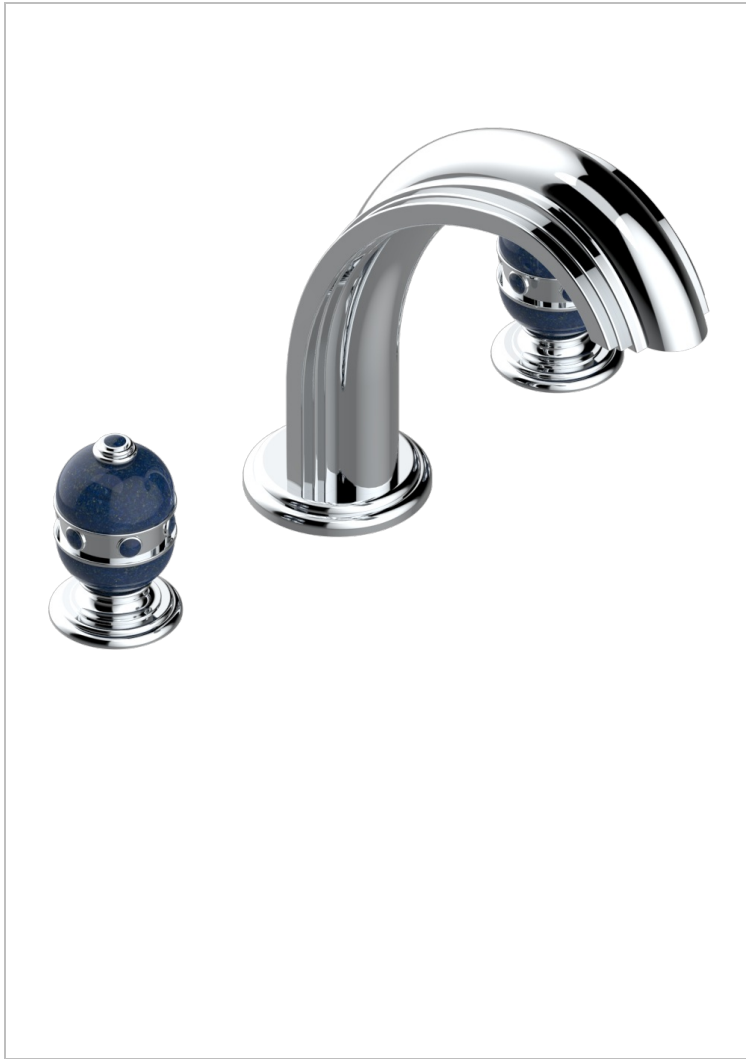

SULLY LAPIS LAZULI

A1W-25SG

Rim mounted 3-hole bath mixer, super goliath spout

CHARACTERISTIC

- ACS : 18ACCLY403
- NF : NF EN 200 - IID/A - Chrome

STANDARDS

AVAILABLE FINITIONS

Antique nickel - H28
Black ceram - D30
Blush PVD - H62
Brass color PVD - H49
Brown bronze color PVD - F33
Gold color PVD - H52

Graphite PVD - H64
Matt Umber PVD - H67
Matt blush PVD - H60
Matt brass color PVD - H50
Matt brown bronze color PVD - F34
Matt chrome - C02

Matt gold - F07
Matt gold color PVD - H53
Matt graphite PVD - H65
Matt nickel (color finish) - C01
Matt nickel color PVD - H56
Nickel color PVD - H55

Polished chrome (color finish) - A02
Polished chrome / Polished gold (color finish) - G02
Polished gold (color finish) - F01
Polished nickel - B01
Soft gold - F30
Soft matt gold - F31

Umber PVD - H66