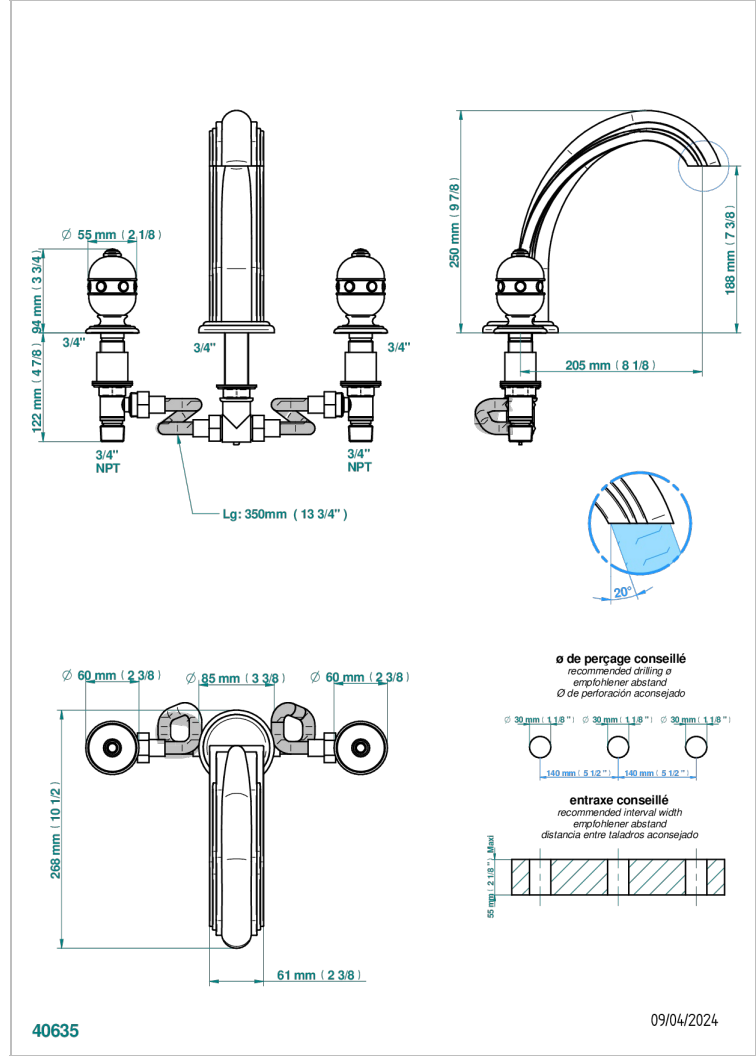

SULLY LAPIS LAZULI

A1W-25SG

Rim mounted 3-hole bath mixer, super goliath spout

CHARACTERISTIC

- ACS : 18ACCLY403
- NF : NF EN 200 - IID/A - Chrome

STANDARDS

AVAILABLE FINITIONS

Antique nickel - H28
Black ceram - D30
Blush PVD - H62
Brass color PVD - H49
Brown bronze color PVD - F33
Gold color PVD - H52