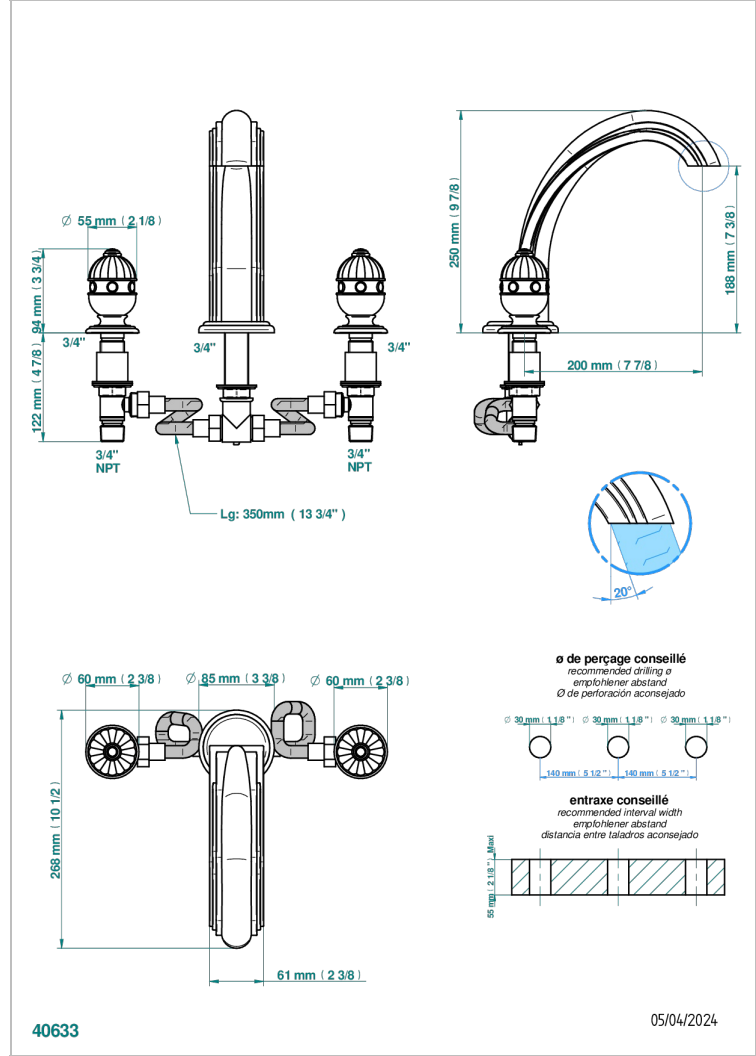

CHEVERNY RED JASPER

A1U-25SG

Rim mounted 3-hole bath mixer, super goliath spout

CHARACTERISTIC

- ACS : 18ACCLY403
- NF : NF EN 200 - IID/A - Chrome

STANDARDS

AVAILABLE FINITIONS

- Antique nickel - H28
- Black ceram - D30
- Blush PVD - H62
- Brass color PVD - H49
- Brown bronze color PVD - F33
- Gold color PVD - H52