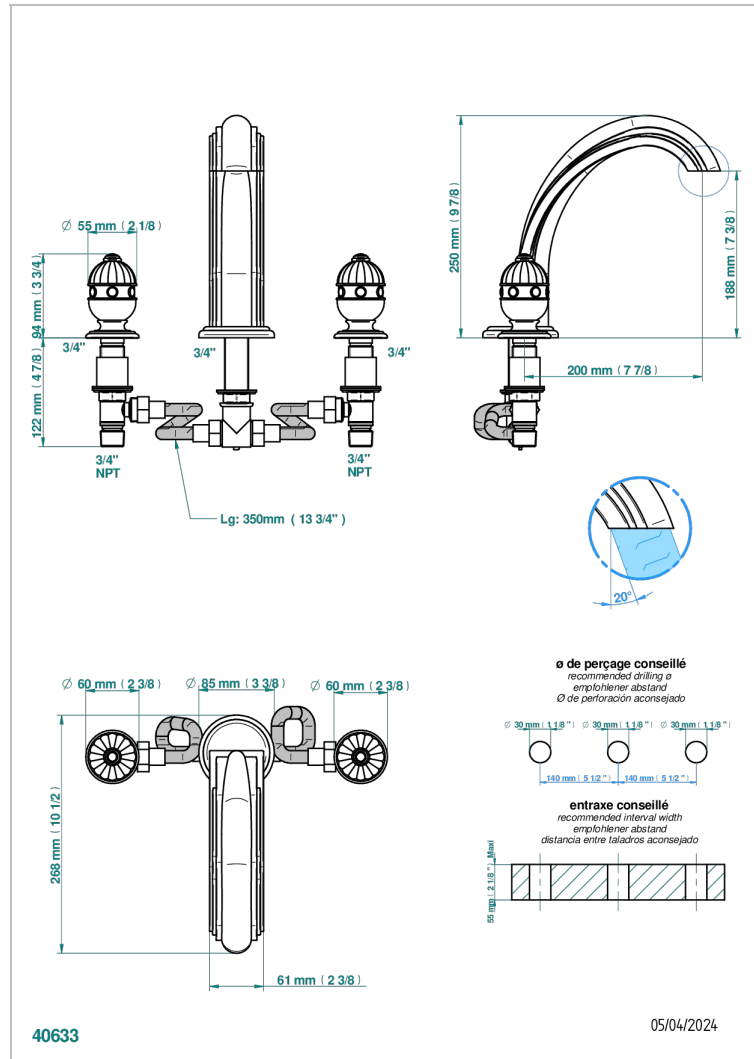

CHEVERNY RED JASPER

A1U-25SG

Rim mounted 3-hole bath mixer, super goliath spout

CHARACTERISTIC

- ACS : 18ACCLY403
- NF : NF EN 200 - IID/A - Chrome

STANDARDS

AVAILABLE FINITIONS

Antique nickel - H28
Black ceram - D30
Blush PVD - H62
Brass color PVD - H49
Brown bronze color PVD - F33
Gold color PVD - H52