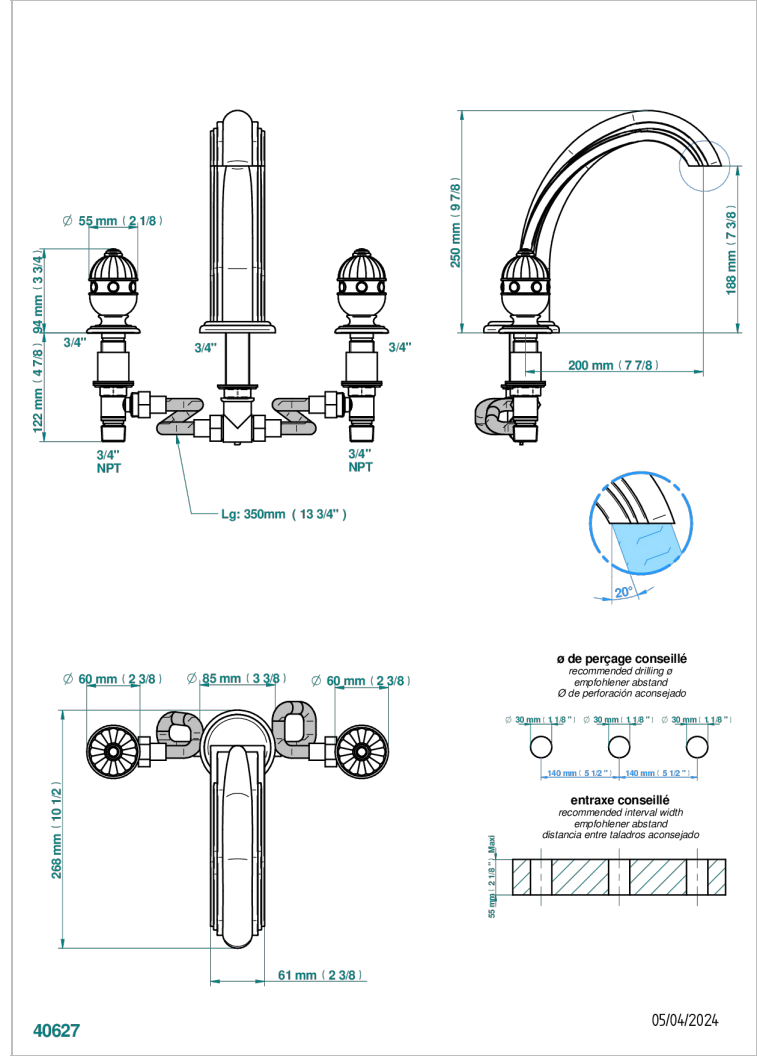

CHEVERNY MALACHITE

A1S-25SG

Rim mounted 3-hole bath mixer, super goliath spout

CHARACTERISTIC

- ACS : 18ACCLY403
- NF : NF EN 200 - IID/A - Chrome

STANDARDS

AVAILABLE FINITIONS

Antique nickel - H28
Black ceram - D30
Blush PVD - H62
Brass color PVD - H49
Brown bronze color PVD - F33
Gold color PVD - H52