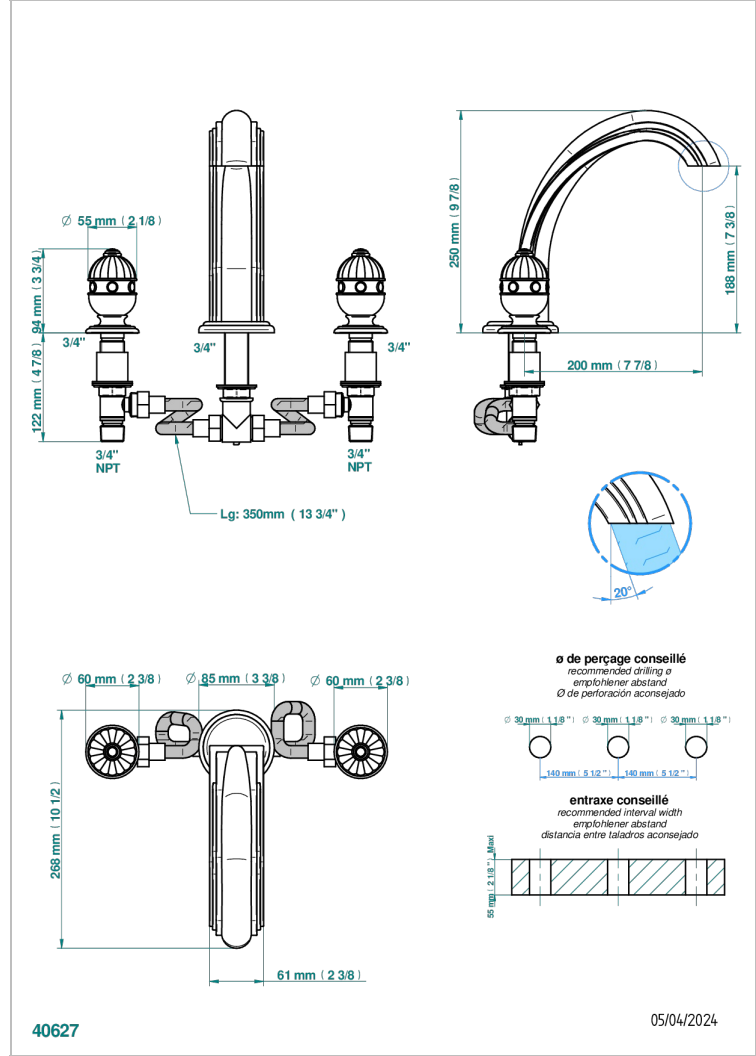

# CHEVERNY MALACHITE

A1S-25SG

Rim mounted 3-hole bath mixer, super goliath spout

40627

05/04/2024

## CHARACTERISTIC

- ACS : 18ACCLY403
- NF : NF EN 200 - IID/A - Chrome