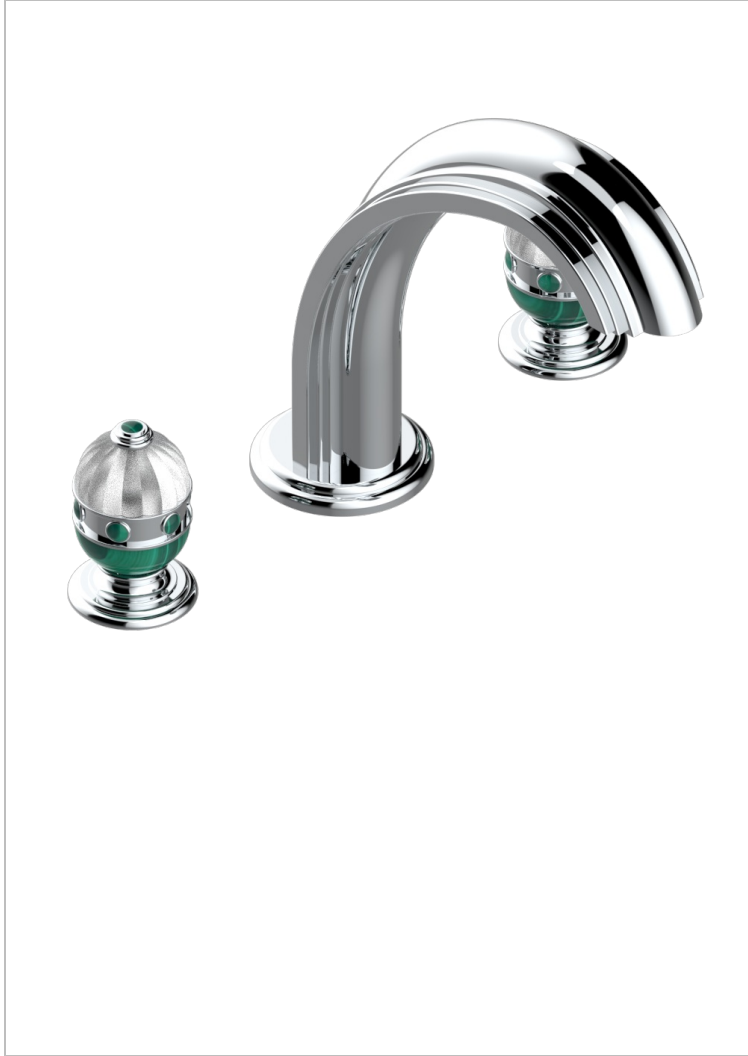

# CHEVERNY MALACHITE

A1S-25SG

Rim mounted 3-hole bath mixer, super goliath spout

40627

05/04/2024

## CHARACTERISTIC

- ACS : 18ACCLY403
- NF : NF EN 200 - IID/A - Chrome

## AVAILABLE FINITIONS

- Antique nickel - H28
- Black ceram - D30
- Blush PVD - H62
- Brass color PVD - H49
- Brown bronze color PVD - F33
- Gold color PVD - H52

- Graphite PVD - H64
- Matt Umber PVD - H67
- Matt blush PVD - H60
- Matt brass color PVD - H50
- Matt brown bronze color PVD - F34
- Matt chrome - C02