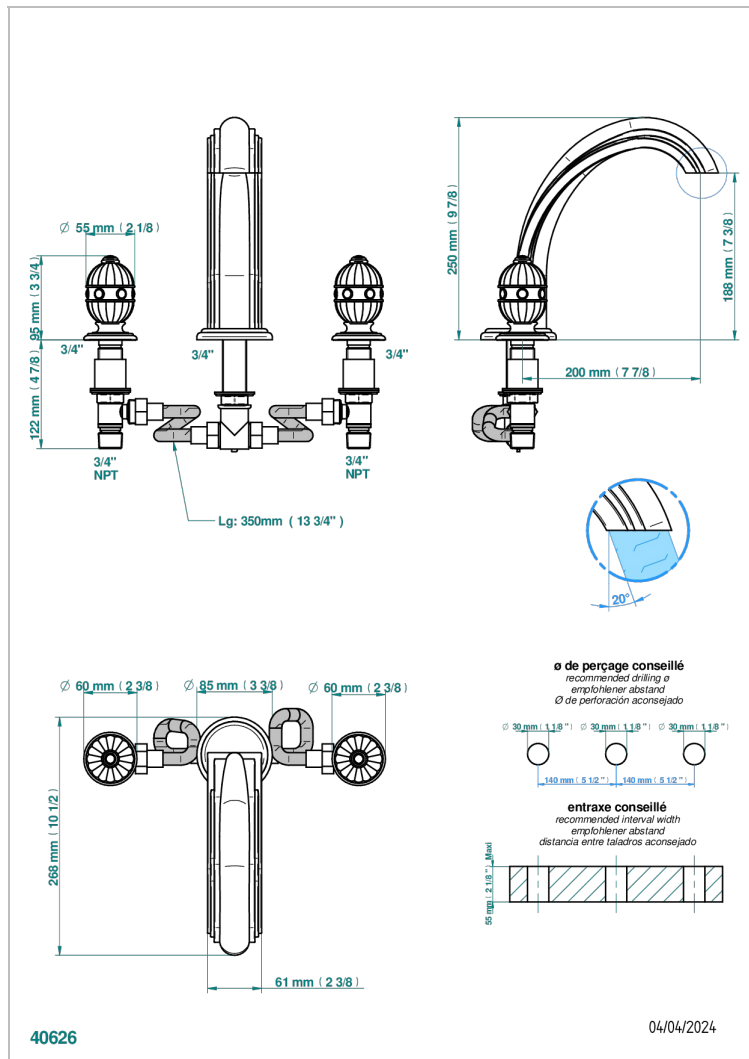

AMBOISE BLACK ONYX

A1M-25SG

Rim mounted 3-hole bath mixer, super goliath spout

CHARACTERISTIC

- ACS : 18ACCLY403
- NF : NF EN 200 - IID/A - Chrome

STANDARDS

AVAILABLE FINITIONS

Antique nickel - H28
Black ceram - D30
Blush PVD - H62
Brass color PVD - H49
Brown bronze color PVD - F33
Gold color PVD - H52