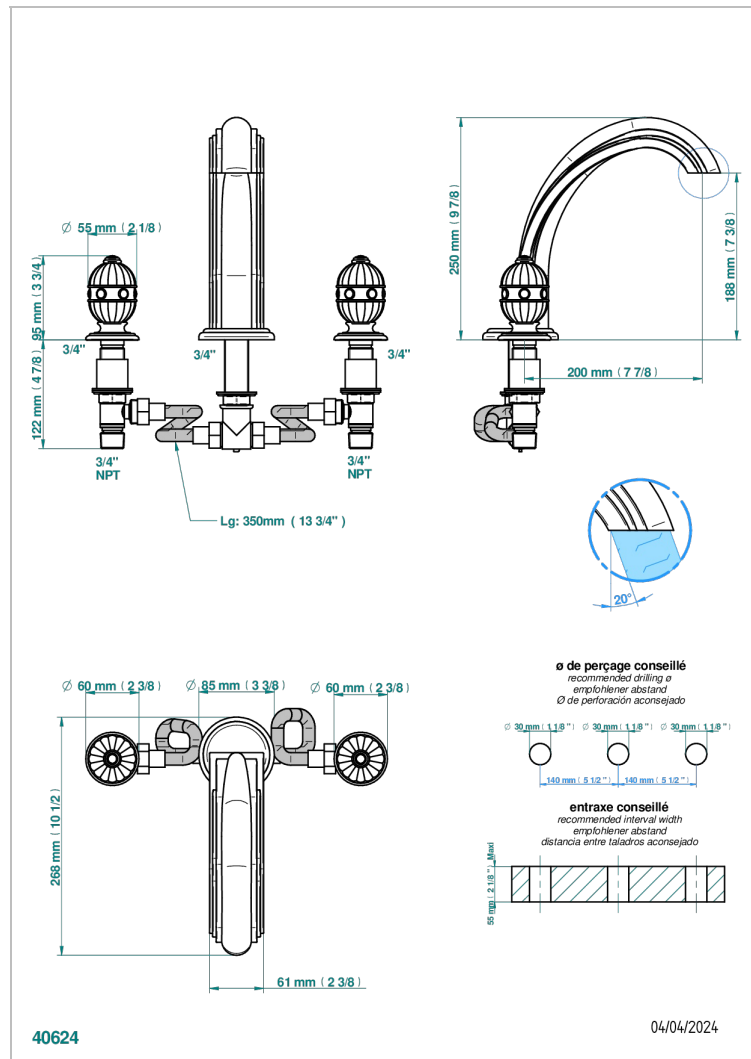

# AMBOISE RED JASPER

A1L-25SGUS

Roman tub set with 3/4" valves

## CHARACTERISTIC

- Amboise Red Jasper
- Roman tub set with 3/4" valves