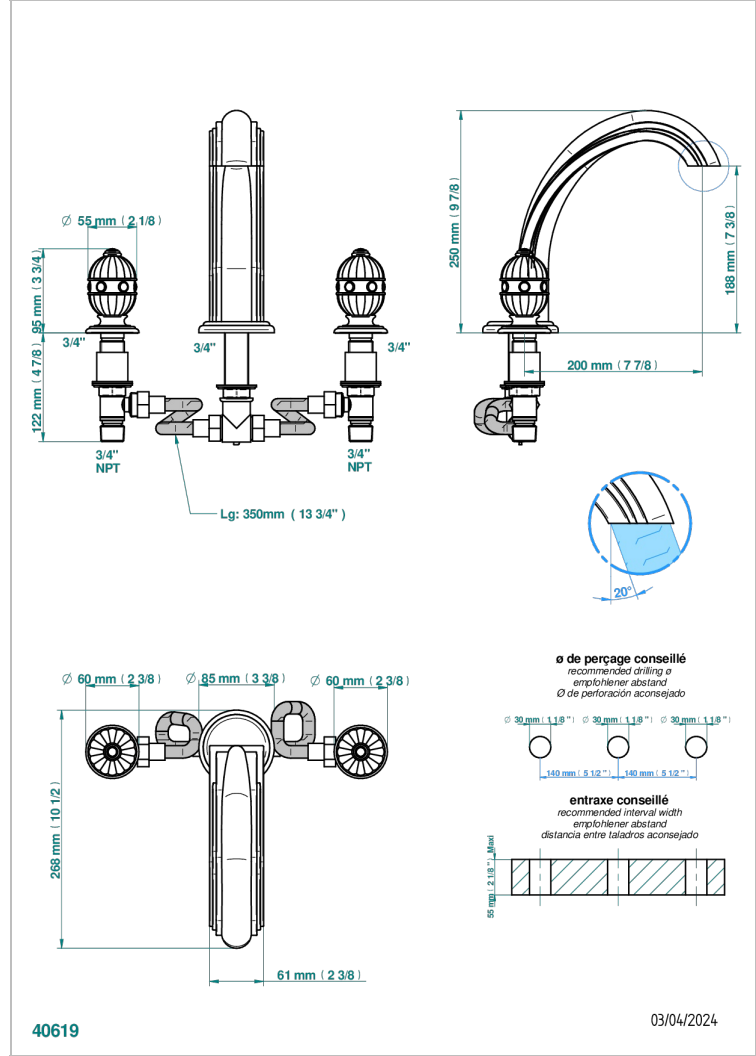

# AMBOISE MALACHITE

A1J-25SG

Rim mounted 3-hole bath mixer, super goliath spout

40619

03/04/2024

## CHARACTERISTIC

- ACS : 18ACCLY403
- NF : NF EN 200 - IID/A - Chrome