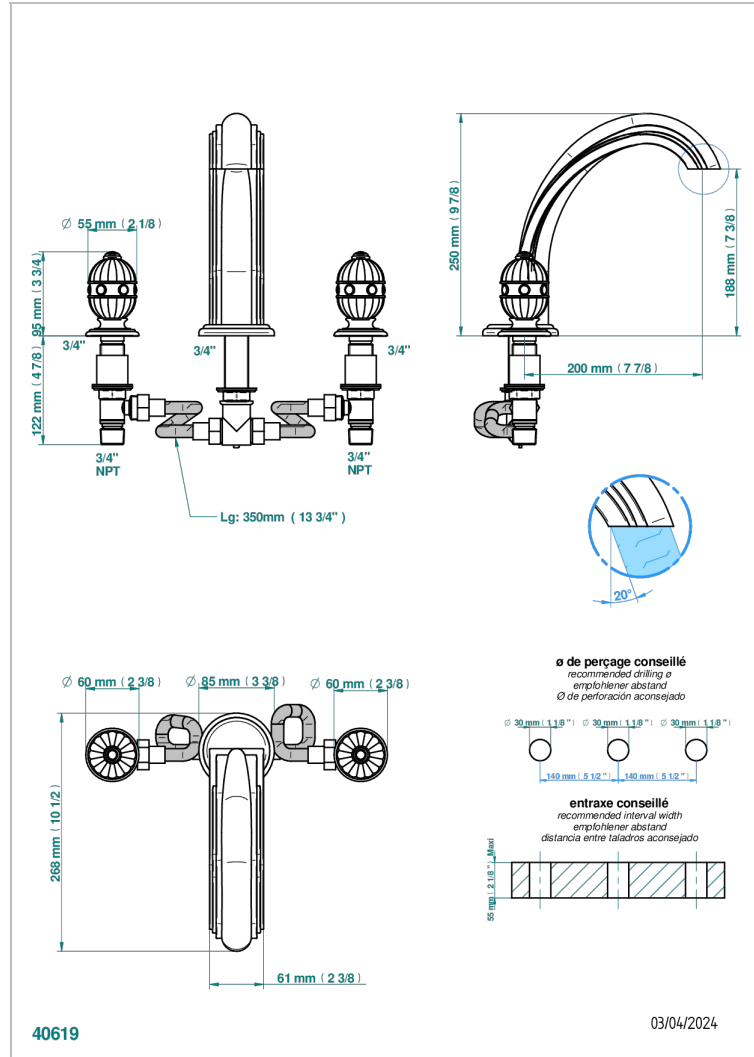

AMBOISE MALACHITE

A1J-25SG

Rim mounted 3-hole bath mixer, super goliath spout

CHARACTERISTIC

- ACS : 18ACCLY403
- NF : NF EN 200 - IID/A - Chrome

STANDARDS

AVAILABLE FINITIONS

- Antique nickel - H28
- Black ceram - D30
- Blush PVD - H62
- Brass color PVD - H49
- Brown bronze color PVD - F33
- Gold color PVD - H52