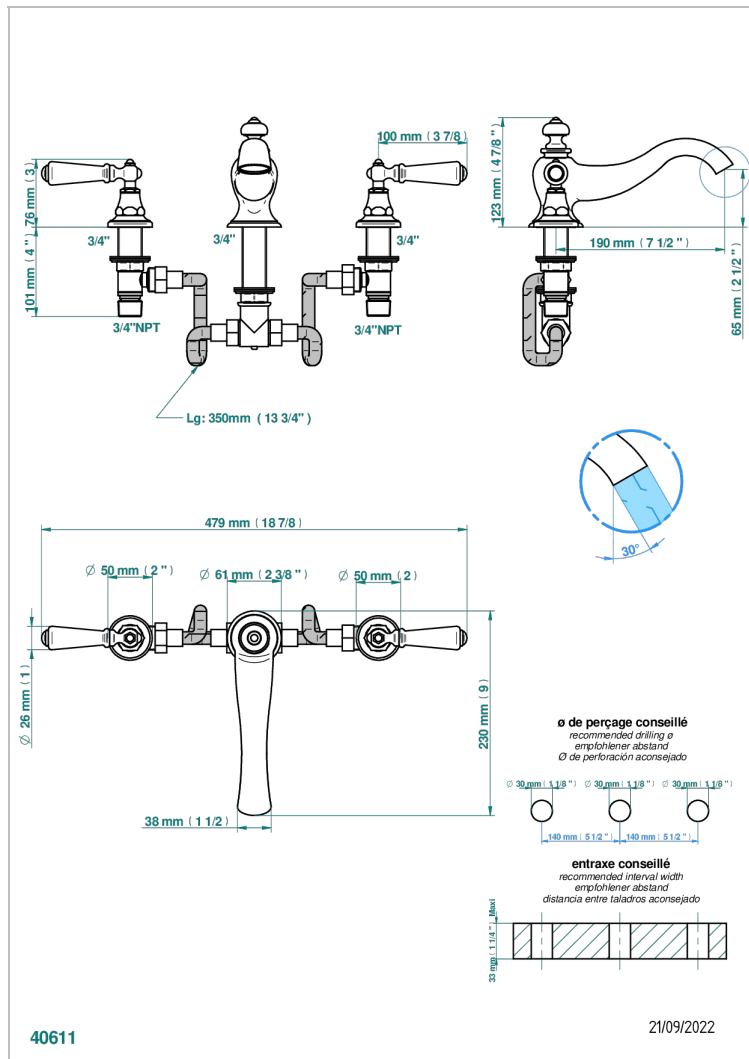

# BROADWAY WITH WHITE PORCELAIN LEVER HANDLES

A04-25SGUS

Roman tub set with 3/4" valves

## CHARACTERISTIC

- Broadway with white porcelain lever handles
- Roman tub set with 3/4" valves