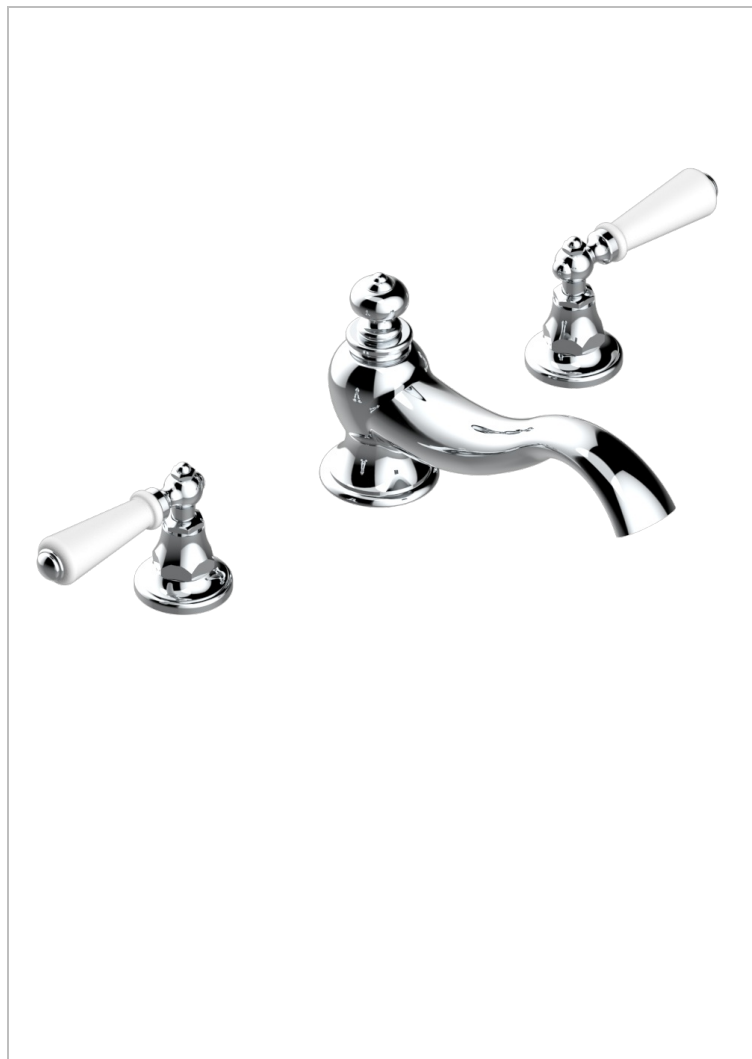

# BROADWAY WITH WHITE PORCELAIN LEVER HANDLES

A04-25SGUS

Roman tub set with 3/4" valves

## CHARACTERISTIC

- Broadway with white porcelain lever handles
- Roman tub set with 3/4" valves

## AVAILABLE FINITIONS

Black ceram - D30

Blush PVD - H62

Brass color PVD - H49

Brown bronze color PVD - F33

Chrome polished - A02

Chrome polished / gold polished - G02

Copper antique matt, coated - H07

Nickel antique / Sovereign - H28

Nickel color PVD - H55

Nickel polished - B01

Soft gold - F30

Soft matt gold - F31

Umber PVD - H66