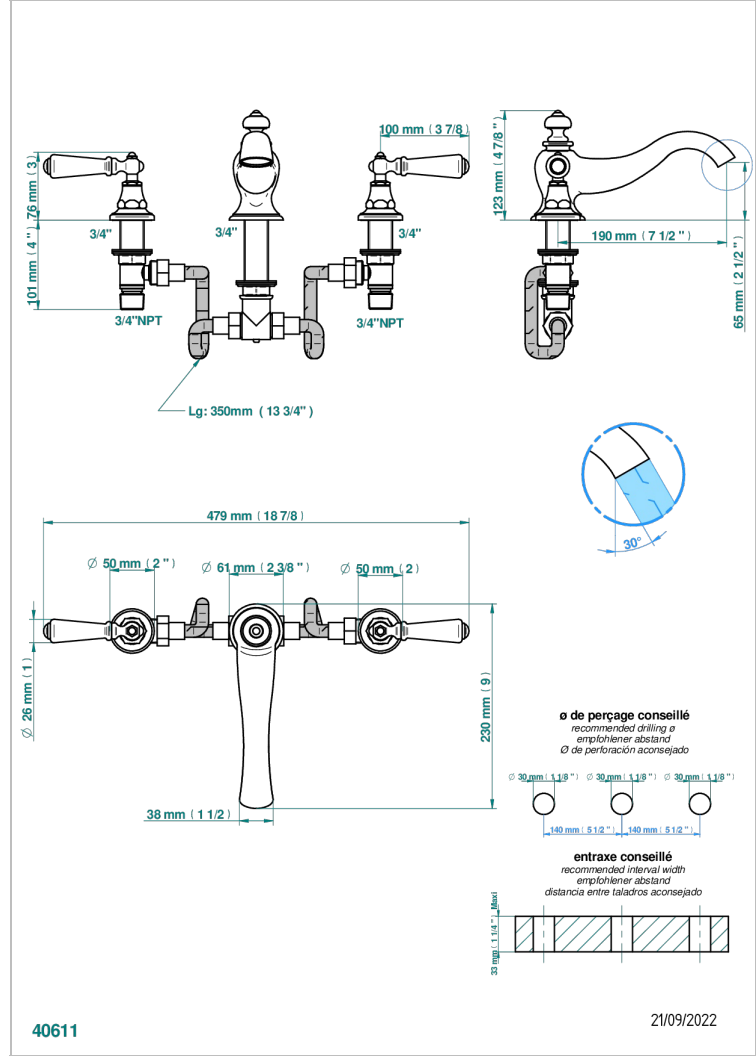

BROADWAY WITH LEVER

A04-25SG

Rim mounted 3-hole bath mixer, super goliath spout

CHARACTERISTIC

- ACS : 18ACCLY403
- NF : NF EN 200 - IID/A - Chrome

STANDARDS

AVAILABLE FINITIONS

- | | | | | |
|------------------------------|-----------------------------------|----------------------------------|--|--|
| Antique nickel - H28 | Graphite PVD - H64 | Matt chrome - C02 | Natural smoked Brass - A13 | Soft gold - F30 |
| Black ceram - D30 | Lacquered light bronze - D01 | Matt gold - F07 | Nickel color PVD - H55 | Soft matt gold - F31 |
| Blush PVD - H62 | Matt Umber PVD - H67 | Matt gold color PVD - H53 | Polished chrome (color finish) - A02 | Umber PVD - H66 |
| Brass color PVD - H49 | Matt blush PVD - H60 | Matt graphite PVD - H65 | Polished chrome / Polished gold (color finish) - G02 | Varnished matt antique red copper (color finish) - H07 |
| Brown bronze color PVD - F33 | Matt brass color PVD - H50 | Matt nickel (color finish) - C01 | Polished gold (color finish) - F01 | |
| Gold color PVD - H52 | Matt brown bronze color PVD - F34 | Matt nickel color PVD - H56 | Polished nickel - B01 | |