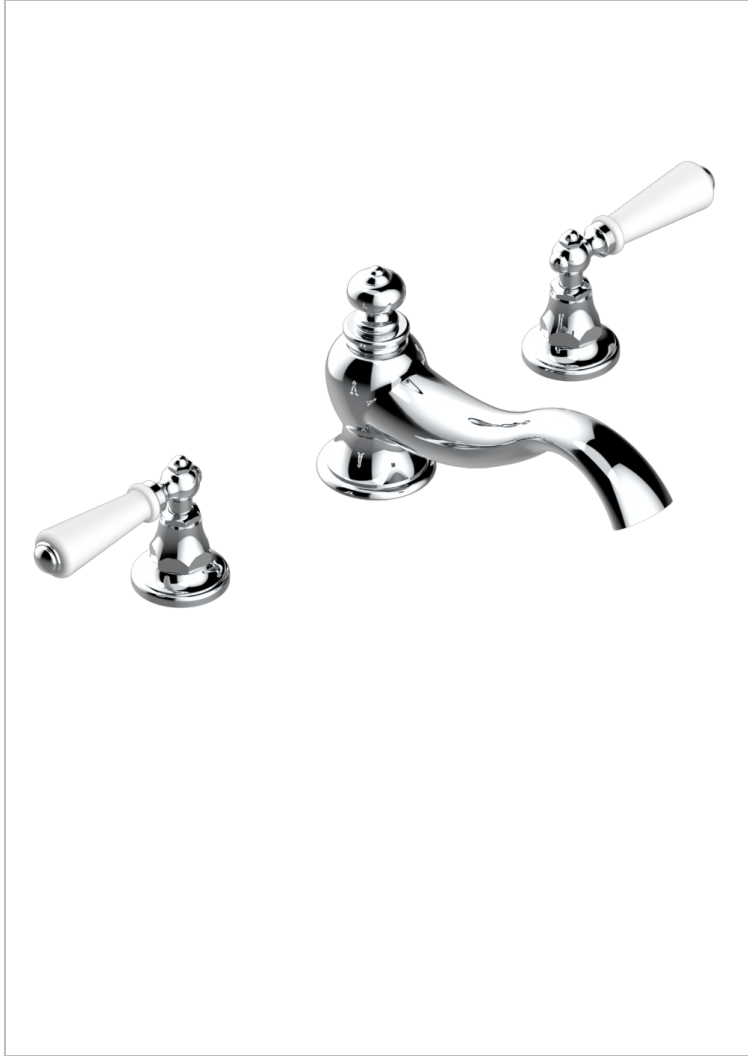

BROADWAY WITH LEVER

A04-25SG

Rim mounted 3-hole bath mixer, super goliath spout

CHARACTERISTIC

- ACS : 18ACCLY403
- NF : NF EN 200 - IID/A - Chrome

STANDARDS

AVAILABLE FINITIONS

- | | | | | |
|------------------------------|-----------------------------------|----------------------------------|--|--|
| Antique nickel - H28 | Graphite PVD - H64 | Matt chrome - C02 | Natural smoked Brass - A13 | Soft gold - F30 |
| Black ceram - D30 | Lacquered light bronze - D01 | Matt gold - F07 | Nickel color PVD - H55 | Soft matt gold - F31 |
| Blush PVD - H62 | Matt Umber PVD - H67 | Matt gold color PVD - H53 | Polished chrome (color finish) - A02 | Umber PVD - H66 |
| Brass color PVD - H49 | Matt blush PVD - H60 | Matt graphite PVD - H65 | Polished chrome / Polished gold (color finish) - G02 | Varnished matt antique red copper (color finish) - H07 |
| Brown bronze color PVD - F33 | Matt brass color PVD - H50 | Matt nickel (color finish) - C01 | Polished gold (color finish) - F01 | |
| Gold color PVD - H52 | Matt brown bronze color PVD - F34 | Matt nickel color PVD - H56 | Polished nickel - B01 | |