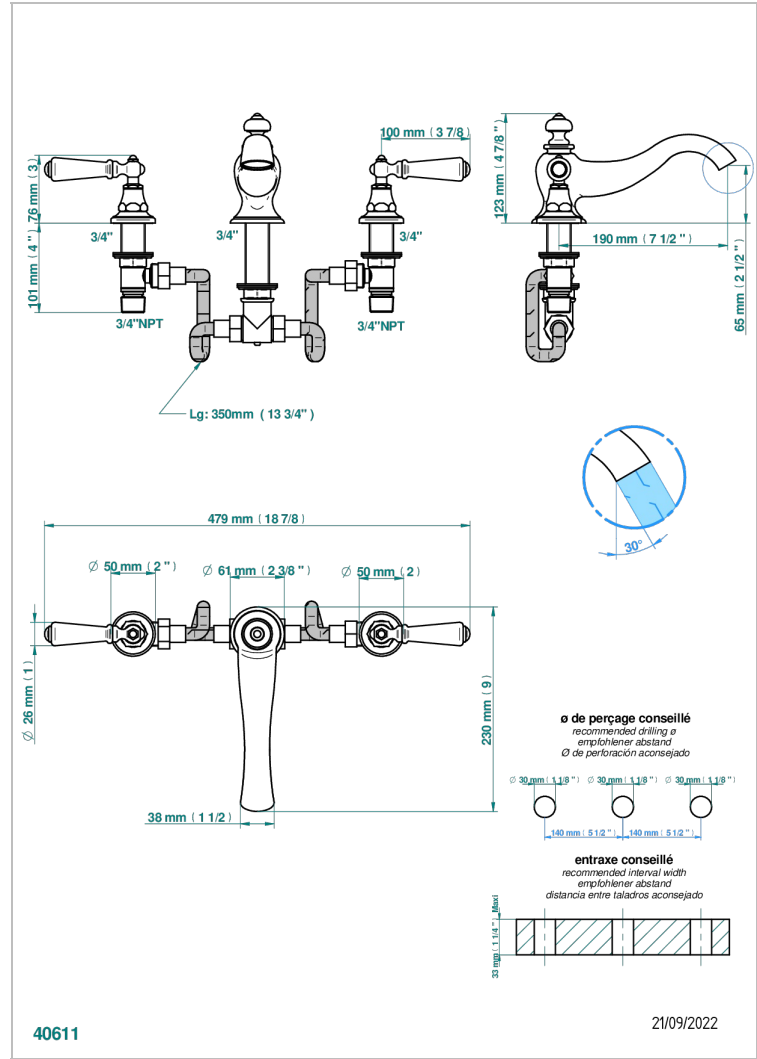

# BROADWAY WITH LEVER

A04-25SG

Rim mounted 3-hole bath mixer, super goliath spout

## CHARACTERISTIC

- ACS : 18ACCLY403
- NF : NF EN 200 - IID/A - Chrome