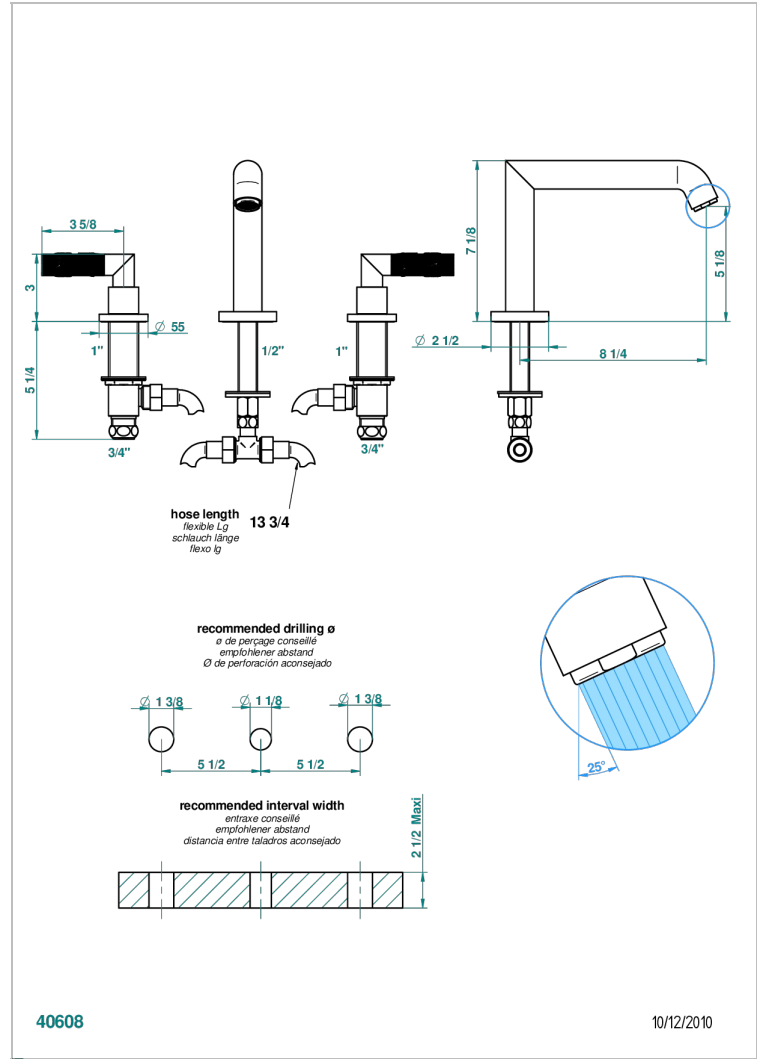

BAMBOU AMBER CRYSTAL

A34-25SG

Rim mounted 3-hole bath mixer, super goliath spout

THG[®]
PARIS

CHARACTERISTIC

- ACS : 18ACCLY403
- NF : NF EN 200 - IID/A - Chrome

TECHNICAL SPECS

- Recommandé : 3 bars (max. 5 bars) - Advised : 43,5 psi (max. 72 psi)
- Bec : 35 l/min à 3 bars
- Spout : 9.26 gpm at 43.5 psi