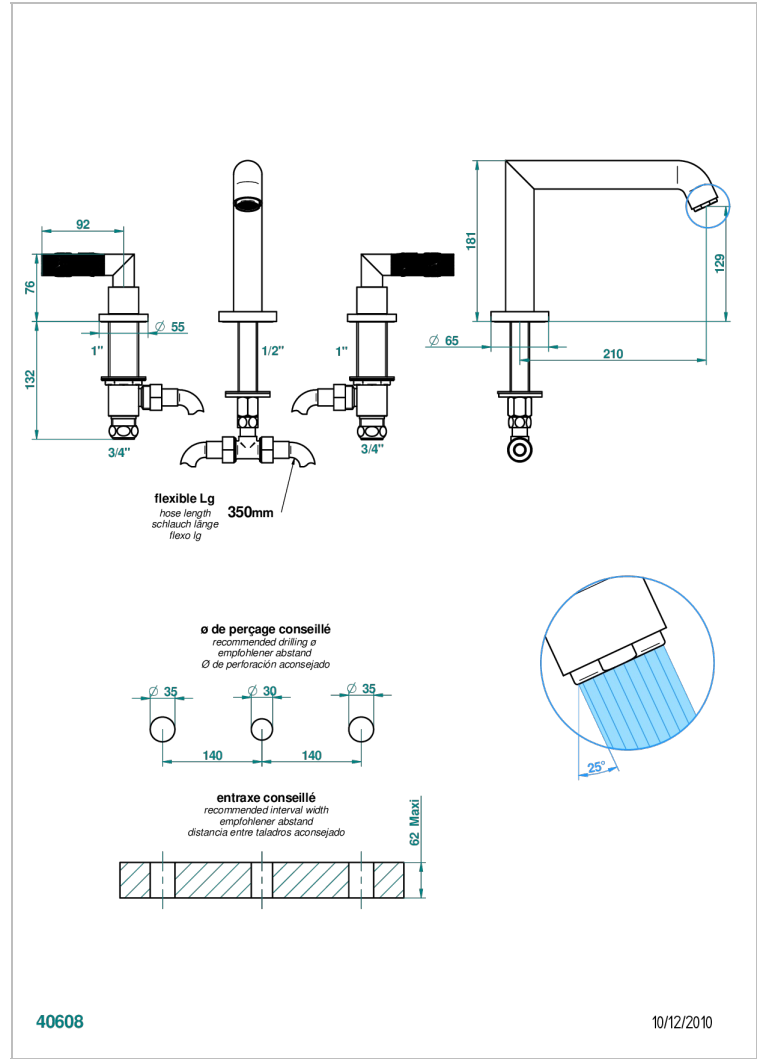

BAMBOU AMBER CRYSTAL

A34-25SG

Rim mounted 3-hole bath mixer, super goliath spout

THG[®]
PARIS

CHARACTERISTIC

- ACS : 18ACCLY403
- NF : NF EN 200 - IID/A - Chrome

TECHNICAL SPECS

- Recommandé : 3 bars (max. 5 bars) - Advised : 43,5 psi (max. 72 psi)
- Bec : 35 l/min à 3 bars
- Spout : 9.26 gpm at 43.5 psi