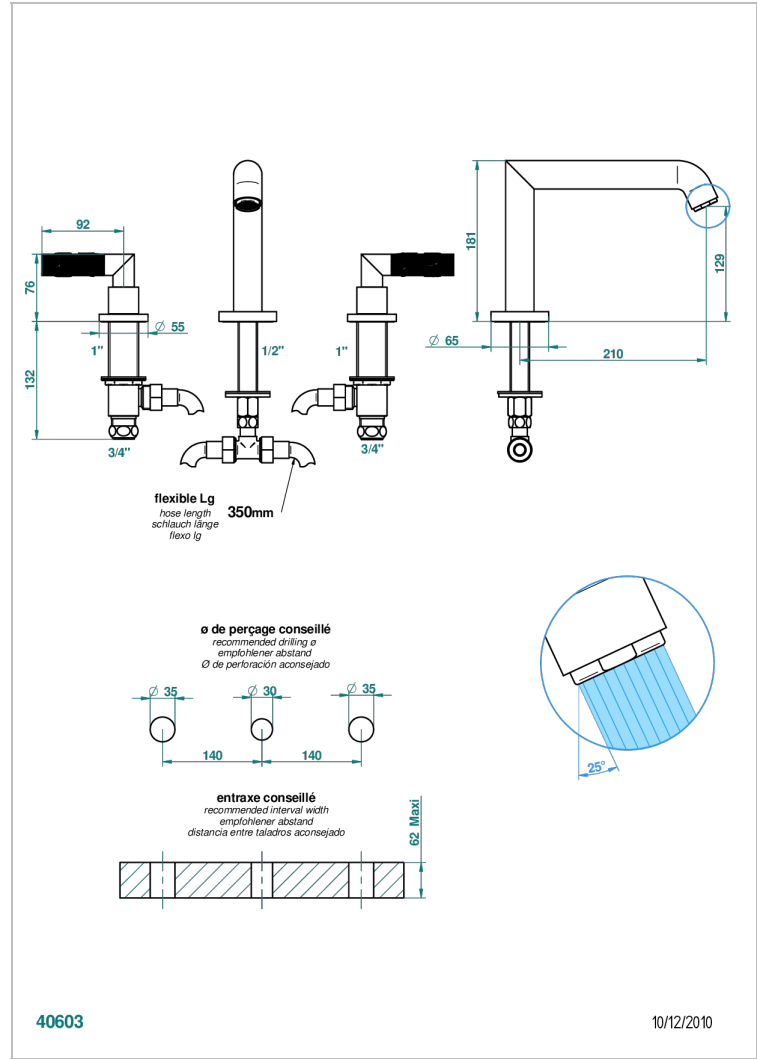

BAMBOU BLACK CRYSTAL

A33-25SG

Rim mounted 3-hole bath mixer, super goliath spout

THG[®]
PARIS

CHARACTERISTIC

- ACS : 18ACCLY403
- NF : NF EN 200 - IID/A - Chrome

TECHNICAL SPECS

- Recommandé : 3 bars (max. 5 bars) - Advised : 43,5 psi (max. 72 psi)
- Bec : 35 l/min à 3 bars
- Spout : 9.26 gpm at 43.5 psi