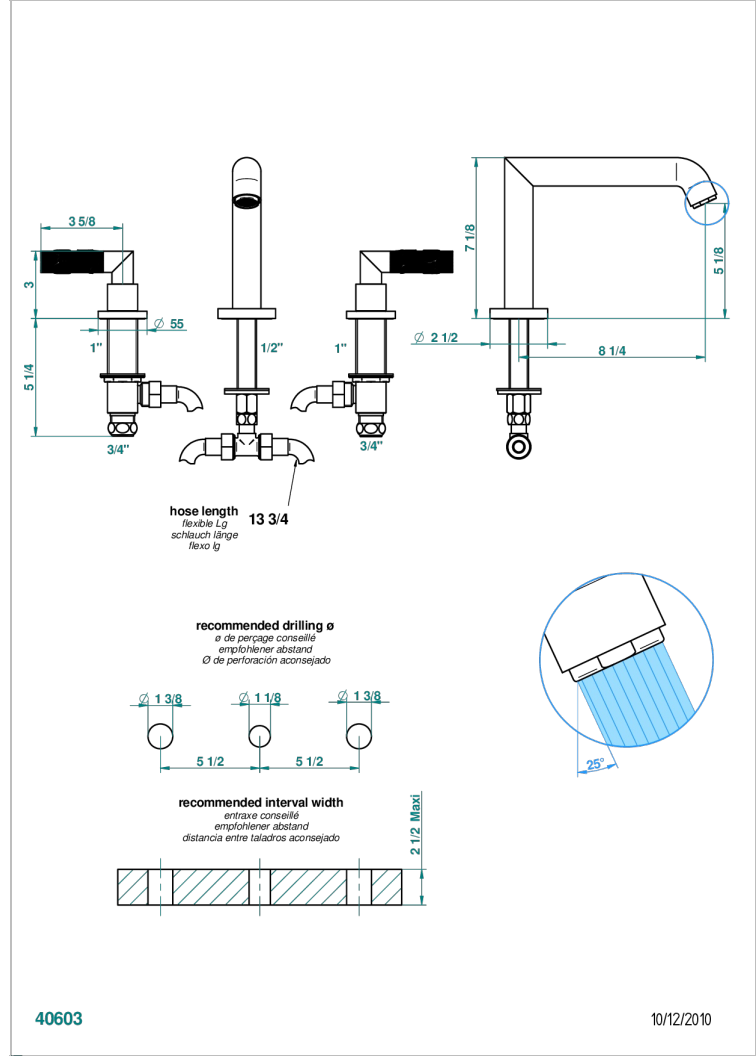

BAMBOU BLACK CRYSTAL

A33-25SG

Rim mounted 3-hole bath mixer, super goliath spout

THG[®]
PARIS

CHARACTERISTIC

- ACS : 18ACCLY403
- NF : NF EN 200 - IID/A - Chrome

TECHNICAL SPECS

- Recommandé : 3 bars (max. 5 bars) - Advised : 43,5 psi (max. 72 psi)
- Bec : 35 l/min à 3 bars
- Spout : 9.26 gpm at 43.5 psi