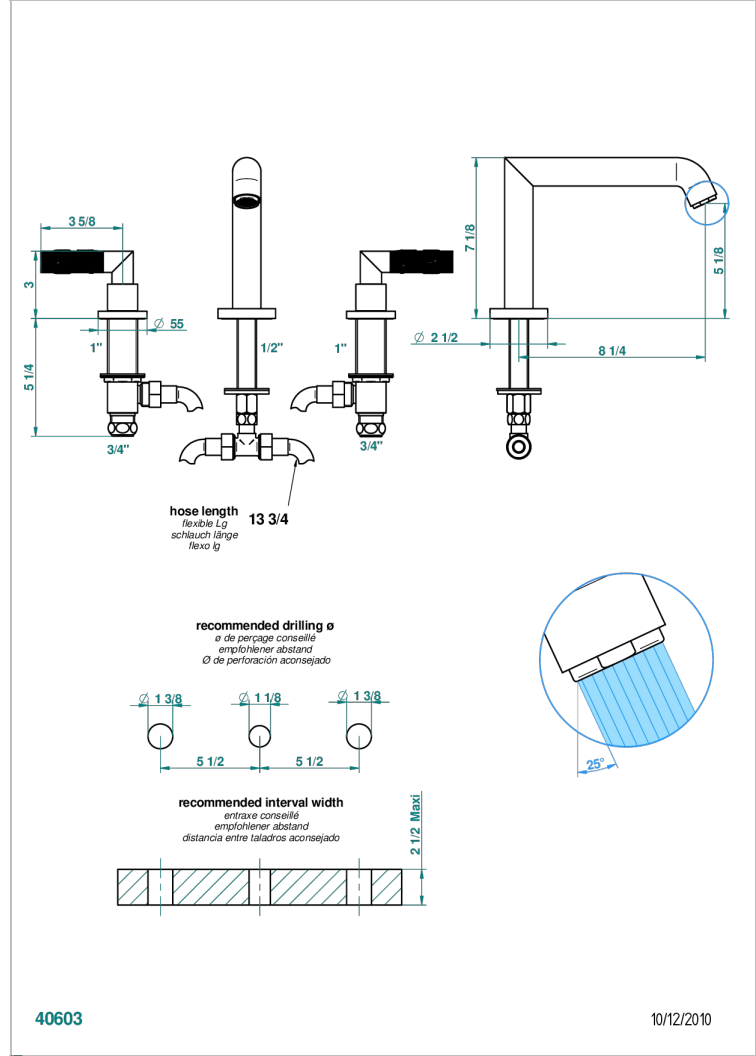

BAMBOU BLACK CRYSTAL

A33-25SG

Rim mounted 3-hole bath mixer, super goliath spout

CHARACTERISTIC

- ACS : 18ACCLY403
- NF : NF EN 200 - IID/A - Chrome

TECHNICAL SPECS

- Recommandé : 3 bars (max. 5 bars) - Advised : 43,5 psi (max. 72 psi)
- Bec : 35 l/min à 3 bars
- Spout : 9.26 gpm at 43.5 psi