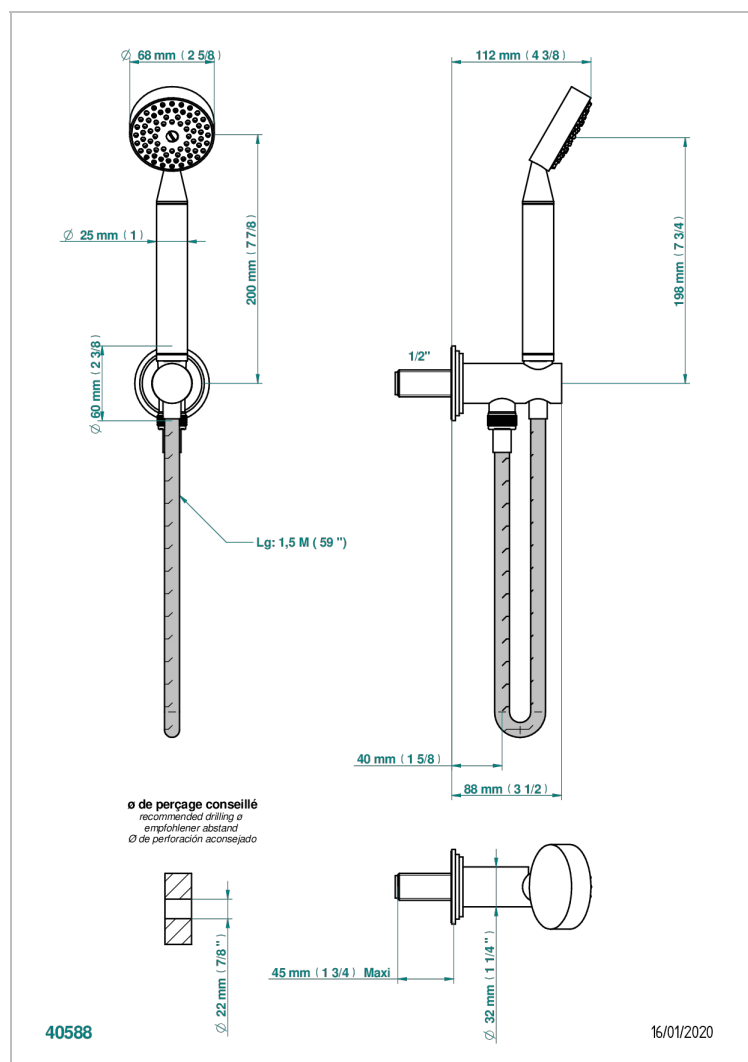

# FAUBOURG METAL WITH LEVER

G2U-54

Wall mounted stylised handshower, hose and elbow with rest

## CHARACTERISTIC

- Faubourg Metal with lever
- Wall mounted stylised handshower, hose and elbow with rest