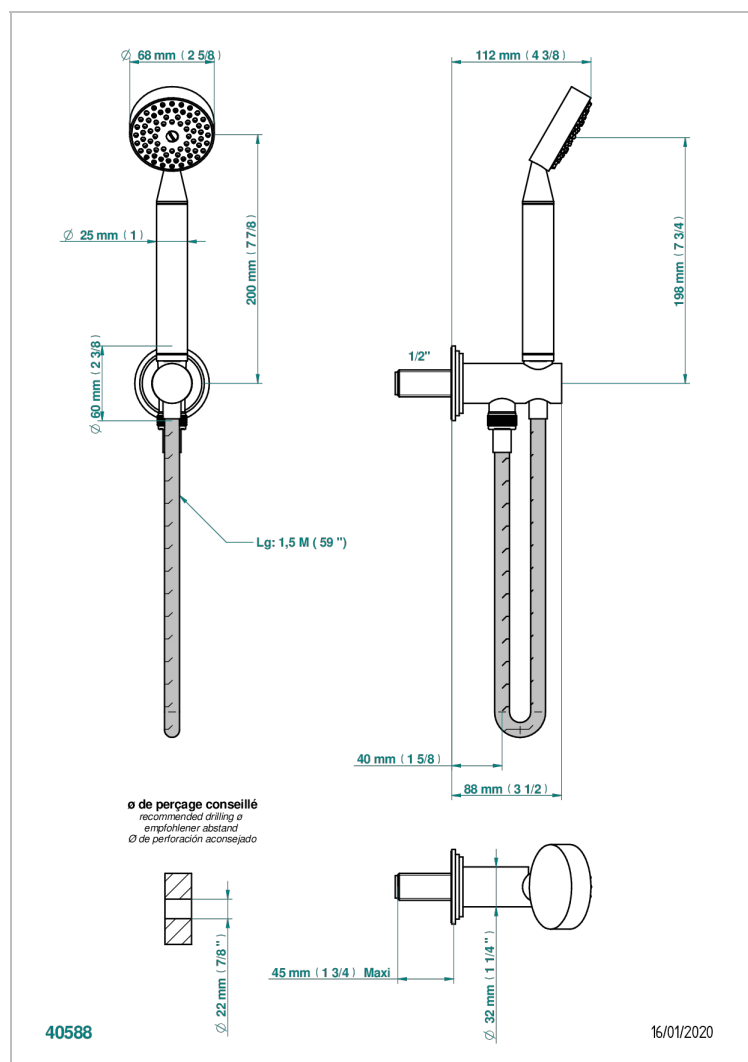

FAUBOURG METAL WITH LEVER

G2U-54

Wall mounted stylised handshower, hose and elbow with rest

CHARACTERISTIC

- Faubourg Metal with lever
- Wall mounted stylised handshower, hose and elbow with rest

TECHNICAL SPECS

- Recommandé : 3 bars (max. 5 bars) - Advised : 43,5 psi (max. 72 psi)
- 9,5 l/min à 3 bars (2.5 gpm at 43.5 psi)

AVAILABLE FINITIONS

Antique nickel - H28
Black ceram - D30
Blush PVD - H62
Brass color PVD - H49
Brown bronze color PVD - F33
Gold color PVD - H52

Nickel color PVD - H55
Polished chrome (color finish) - A02
Polished chrome / Polished gold (color finish) - G02
Polished gold (color finish) - F01
Polished nickel - B01
Soft gold - F30

Soft matt gold - F31
Umber PVD - H66