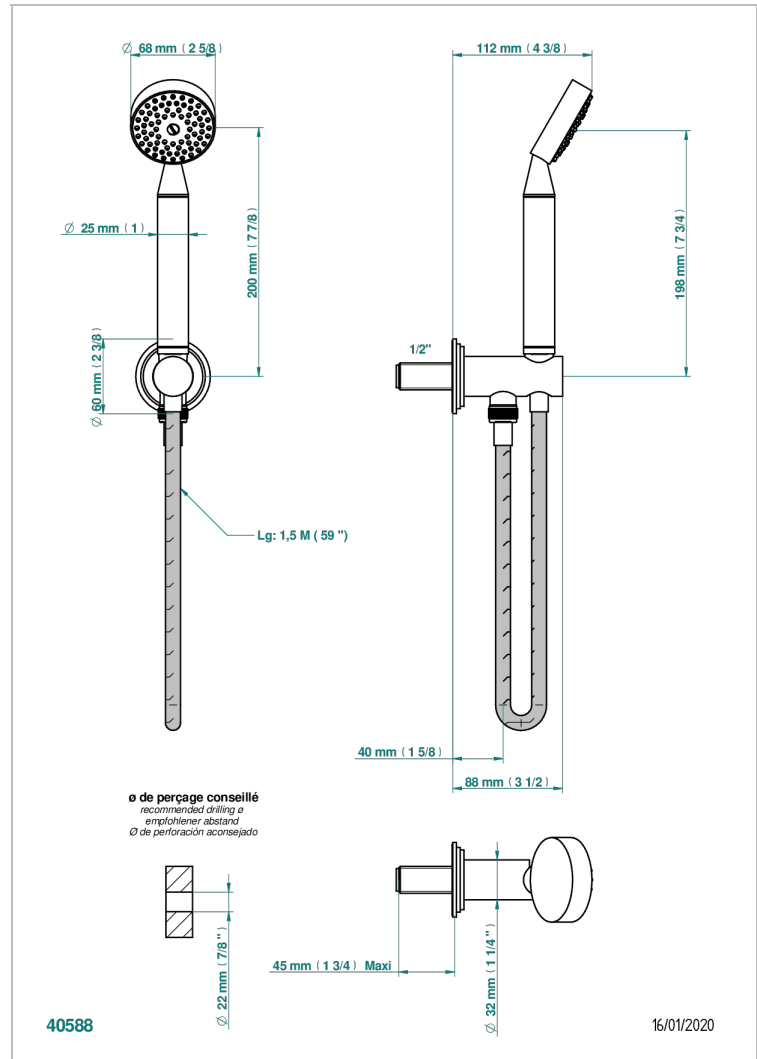

# FAUBOURG METAL

G2T-54

Wall mounted stylised handshower, hose and elbow with rest

THG<sup>®</sup>  
PARIS

## CHARACTERISTIC

- Faubourg Metal
- Wall mounted stylised handshower, hose and elbow with rest