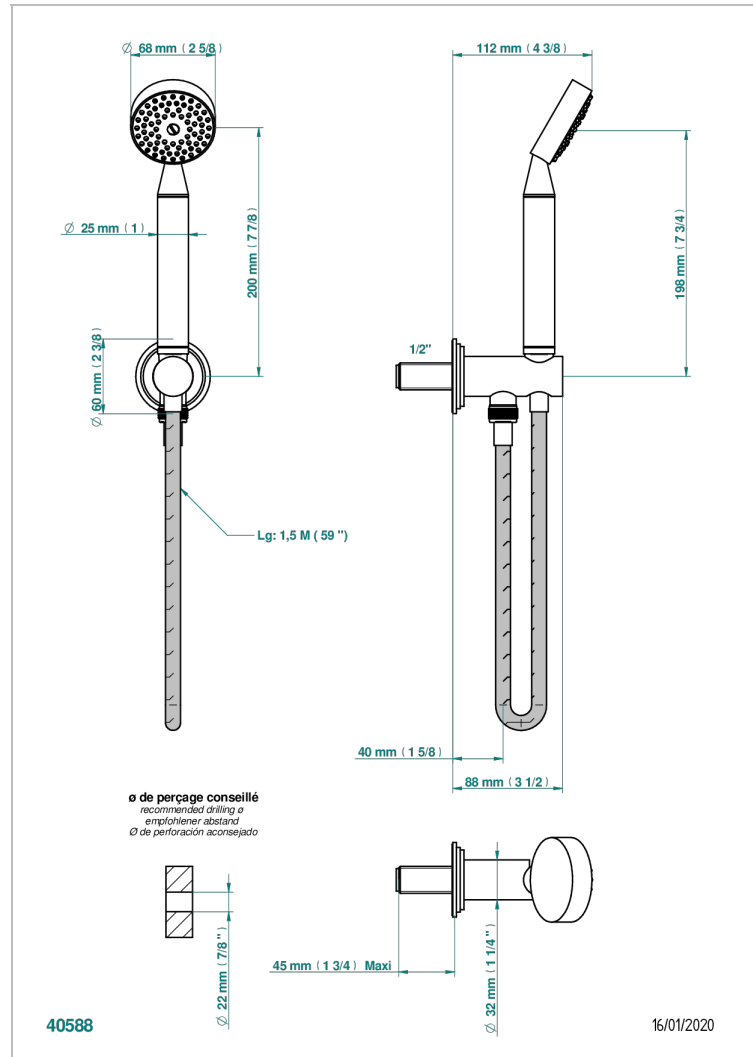

# FRIVOLE WITH LEVER

G2S-54

Wall mounted stylised handshower, hose and elbow with rest

## CHARACTERISTIC

- Frivole with lever
- Wall mounted stylised handshower, hose and elbow with rest

## TECHNICAL SPECS

- Recommandé : 3 bars (max. 5 bars) - Advised : 43,5 psi (max. 72 psi)
- 9,5 l/min à 3 bars (2.5 gpm at 43.5 psi)

## AVAILABLE FINITIONS

Antique nickel - H28  
Black ceram - D30  
Blush PVD - H62  
Brass color PVD - H49  
Brown bronze color PVD - F33  
Gold color PVD - H52

Graphite PVD - H64  
Matt Umber PVD - H67  
Matt blush PVD - H60  
Matt brass color PVD - H50  
Matt brown bronze color PVD - F34  
Matt chrome - C02