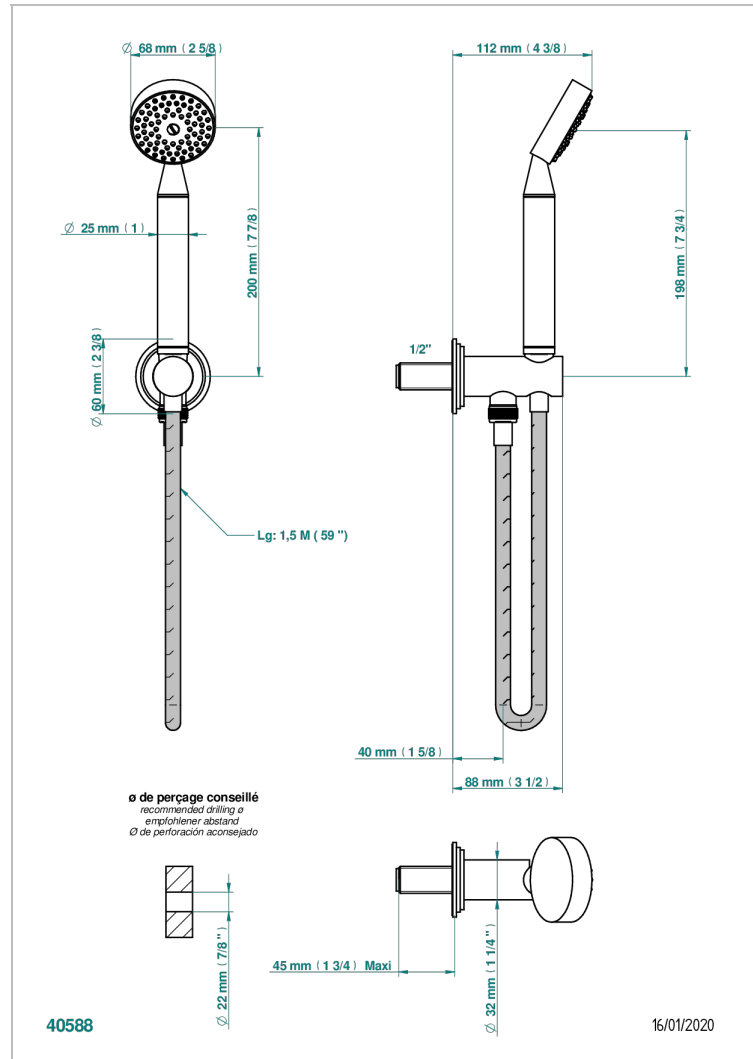

FROUFROU WITH LEVER

G2P-54

Wall mounted stylised handshower, hose and elbow with rest

CHARACTERISTIC

- Froufrou with lever
- Wall mounted stylised handshower, hose and elbow with rest

TECHNICAL SPECS

- Recommandé : 3 bars (max. 5 bars) - Advised : 43,5 psi (max. 72 psi)
- 9,5 l/min à 3 bars (2.5 gpm at 43.5 psi)

AVAILABLE FINITIONS

Antique nickel - H28
 Black ceram - D30
 Blush PVD - H62
 Brass color PVD - H49
 Brown bronze color PVD - F33
 Gold color PVD - H52

Graphite PVD - H64
 Matt Umber PVD - H67
 Matt blush PVD - H60
 Matt brass color PVD - H50
 Matt brown bronze color PVD - F34
 Matt chrome - C02