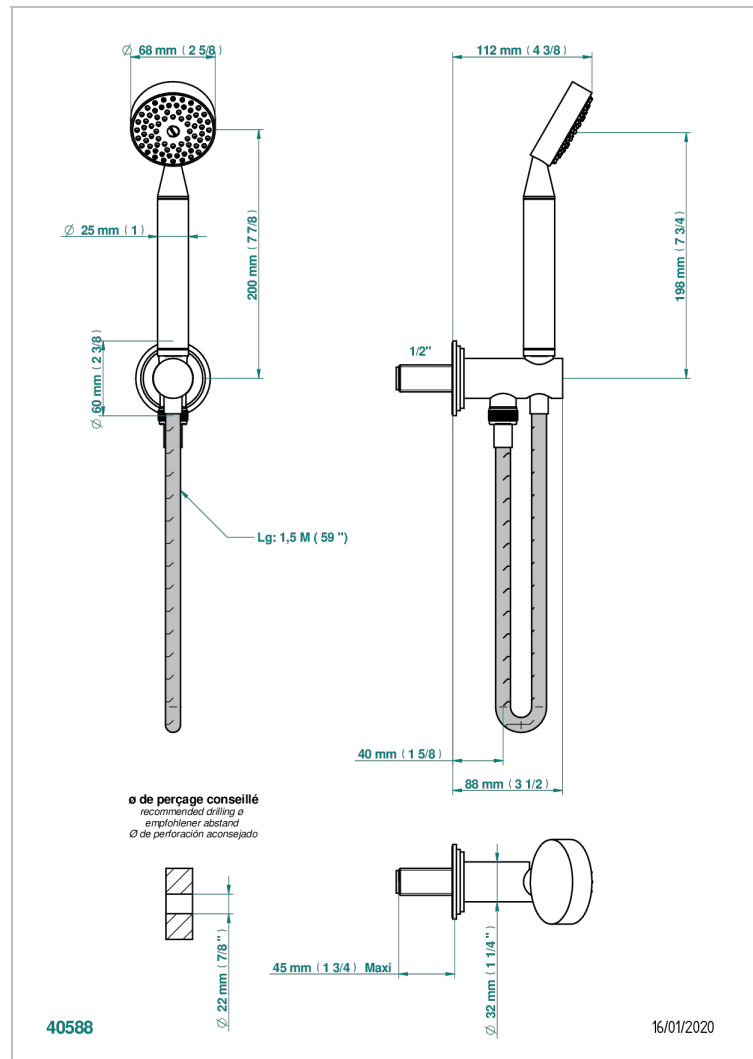

# FAUBOURG BLACK PORCELAIN WITH LEVER

G2M-54

Wall mounted stylised handshower, hose and elbow with rest

## CHARACTERISTIC

- Faubourg Black Porcelain with lever
- Wall mounted stylised handshower, hose and elbow with rest