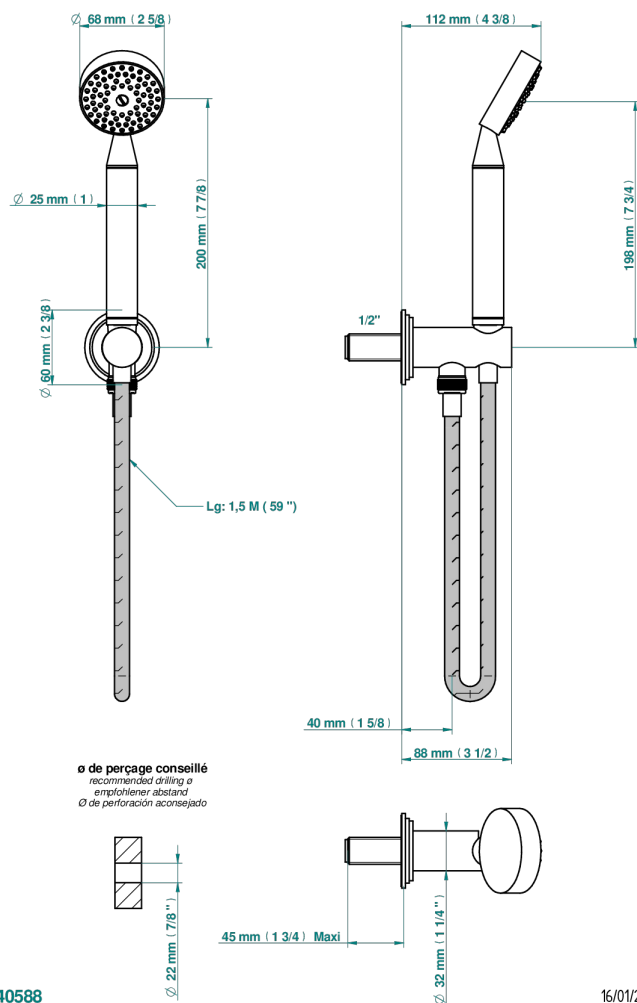

FAUBOURG BLACK PORCELAIN WITH LEVER

G2M-54

Wall mounted stylised handshower, hose and elbow with rest

CHARACTERISTIC

- Faubourg Black Porcelain with lever
- Wall mounted stylised handshower, hose and elbow with rest

TECHNICAL SPECS

- Recommandé : 3 bars (max. 5 bars) - Advised : 43,5 psi (max. 72 psi)
- 9,5 l/min à 3 bars (2.5 gpm at 43.5 psi)

AVAILABLE FINITIONS

Antique nickel - H28
Black ceram - D30
Blush PVD - H62
Brass color PVD - H49
Brown bronze color PVD - F33
Gold color PVD - H52

Graphite PVD - H64
Matt Umber PVD - H67
Matt blush PVD - H60
Matt brass color PVD - H50
Matt brown bronze color PVD - F34
Matt chrome - C02

Matt gold - F07
Matt gold color PVD - H53
Matt graphite PVD - H65
Matt nickel (color finish) - C01
Matt nickel color PVD - H56
Natural smoked Brass - A13

Nickel color PVD - H55
Polished chrome (color finish) - A02
Polished chrome / Polished gold
(color finish) - G02
Polished gold (color finish) - F01
Polished nickel - B01
Soft gold - F30

Soft matt gold - F31
Umber PVD - H66