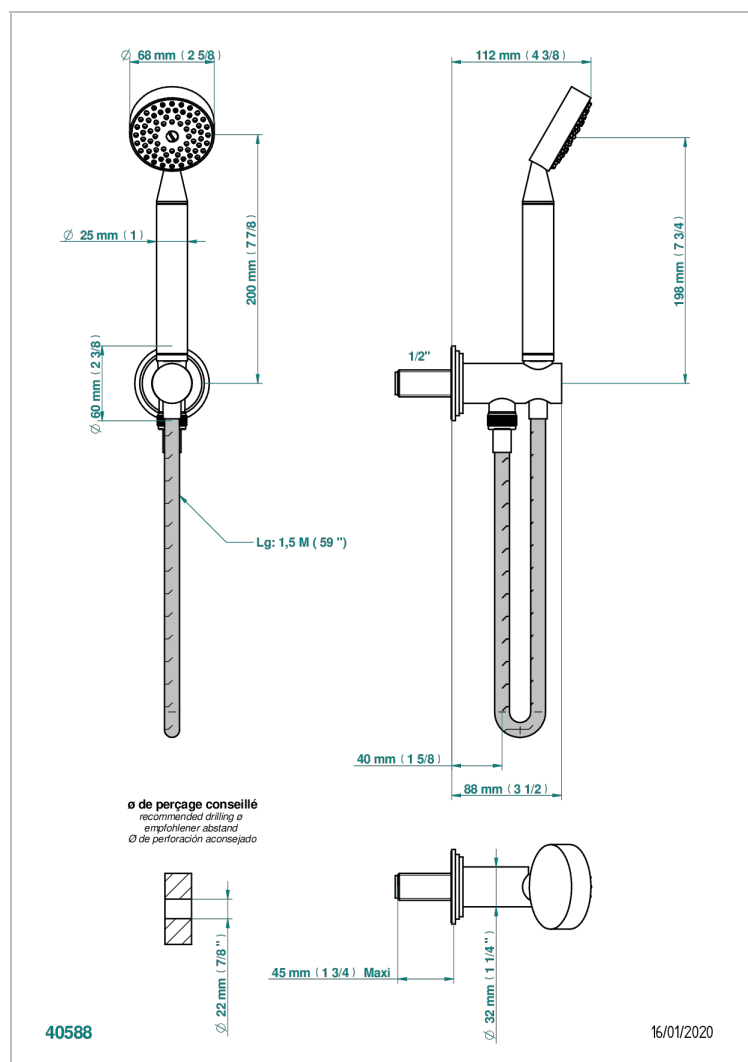

# FAUBOURG BLACK PORCELAIN

G2L-54

Wall mounted stylised handshower, hose and elbow with rest

## CHARACTERISTIC

- Faubourg Black Porcelain
- Wall mounted stylised handshower, hose and elbow with rest