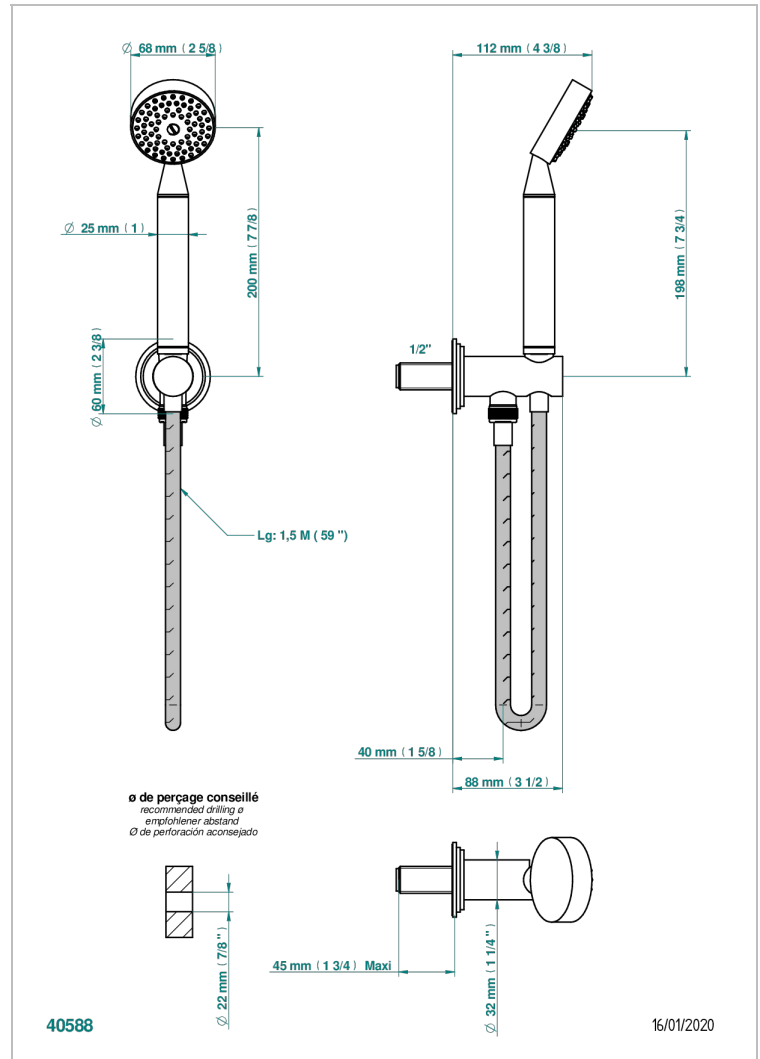

# FAUBOURG BLACK PORCELAIN

G2L-54

Wall mounted stylised handshower, hose and elbow with rest

## CHARACTERISTIC

- Faubourg Black Porcelain
- Wall mounted stylised handshower, hose and elbow with rest