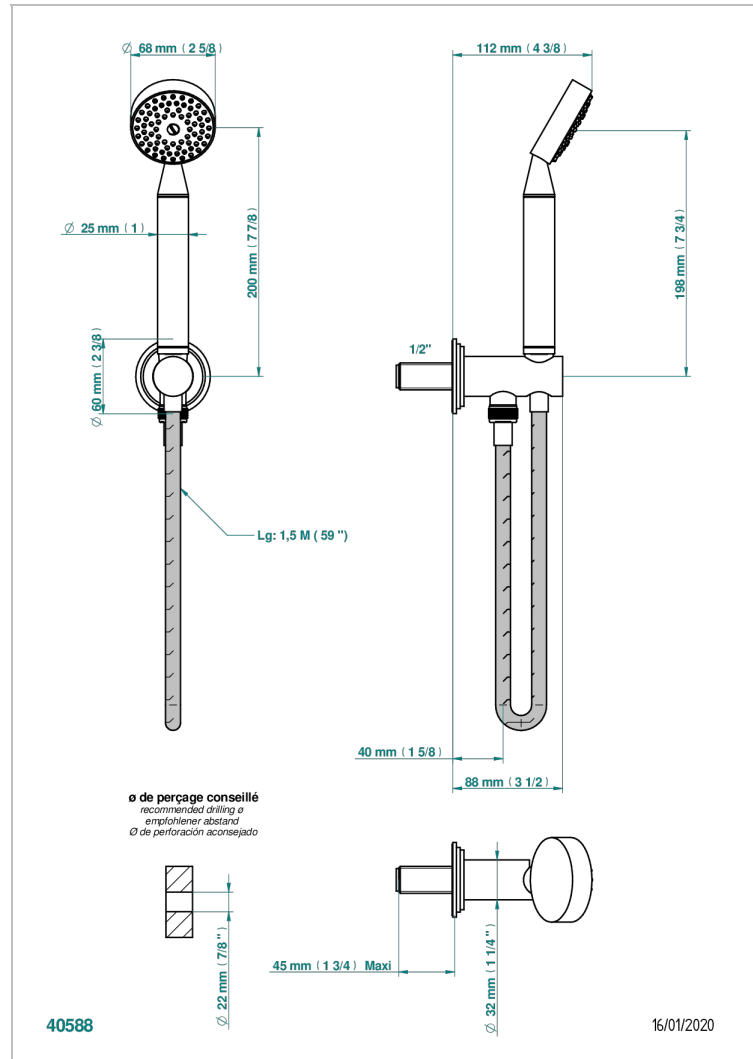

FAUBOURG WHITE PORCELAIN

G2K-54

Wall mounted stylised handshower, hose and elbow with rest

THG[®]
PARIS

CHARACTERISTIC

- Faubourg White Porcelain
- Wall mounted stylised handshower, hose and elbow with rest

TECHNICAL SPECS

- Recommandé : 3 bars (max. 5 bars) - Advised : 43,5 psi (max. 72 psi)
- 9,5 l/min à 3 bars (2.5 gpm at 43.5 psi)

AVAILABLE FINITIONS

Antique nickel - H28
Black ceram - D30
Blush PVD - H62
Brass color PVD - H49
Brown bronze color PVD - F33
Gold color PVD - H52

Nickel color PVD - H55
Polished chrome (color finish) - A02
Polished chrome / Polished gold
(color finish) - G02
Polished gold (color finish) - F01
Polished nickel - B01
Soft gold - F30

Soft matt gold - F31
Umber PVD - H66